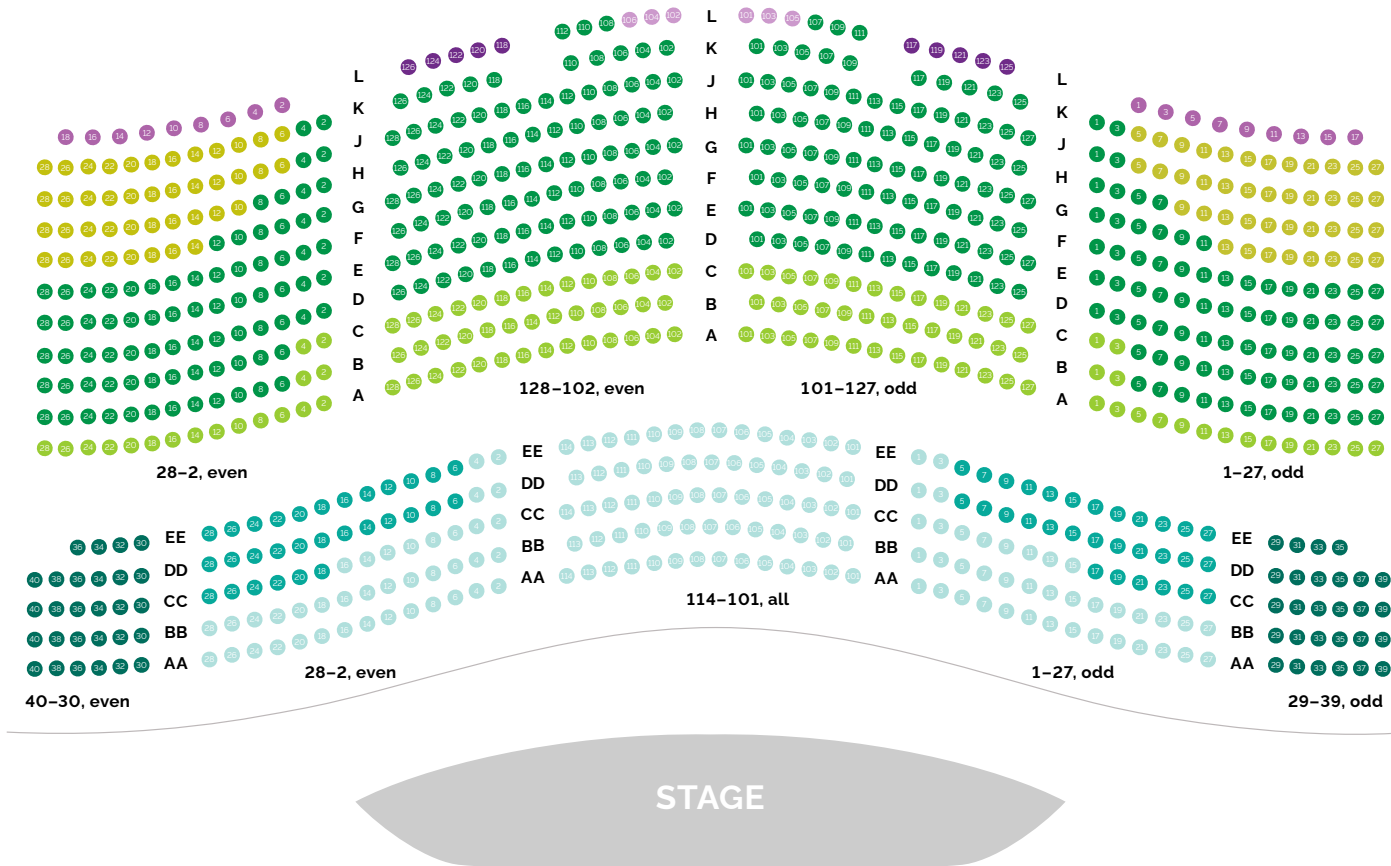

# NEW SEAT MAP BEGINNING SEPTEMBER 2024

**ORCHESTRA PREMIUM (ORP)**

**ORCHESTRA PREMIUM 2 (ORP2)**

**ORCHESTRA 3 (ORC3)**

**ORCHESTRA 4 (ORC4)**

**WHEELCHAIR ACCESS AT ORCHESTRA 4 PRICE**

**WHEELCHAIR ACCESS AT BALCONY CIRCLE 2 PRICE**

**CENTER BOX  
(CTR BOXES E-V)**

**BOX (BOX)**

GRAND TIER PREMIUM (GTP)

GRAND TIER PREMIUM 2 (GTP2)

GRAND TIER (GT)

DRESS CIRCLE PREMIUM (DCP)

DRESS CIRCLE (DC)

DRESS CIRCLE 2 (DC2)

WHEELCHAIR ACCESS AT BALCONY 3 PRICE

WHEELCHAIR ACCESS AT BALCONY 1 PRICE

WHEELCHAIR ACCESS AT BALCONY 2 PRICE

BALCONY CIRCLE 1 (BC1)

BALCONY CIRCLE 2 (BC2)

BALCONY 1 (BAL1)

BALCONY 2 (BAL2)

BALCONY 3 (BAL3)