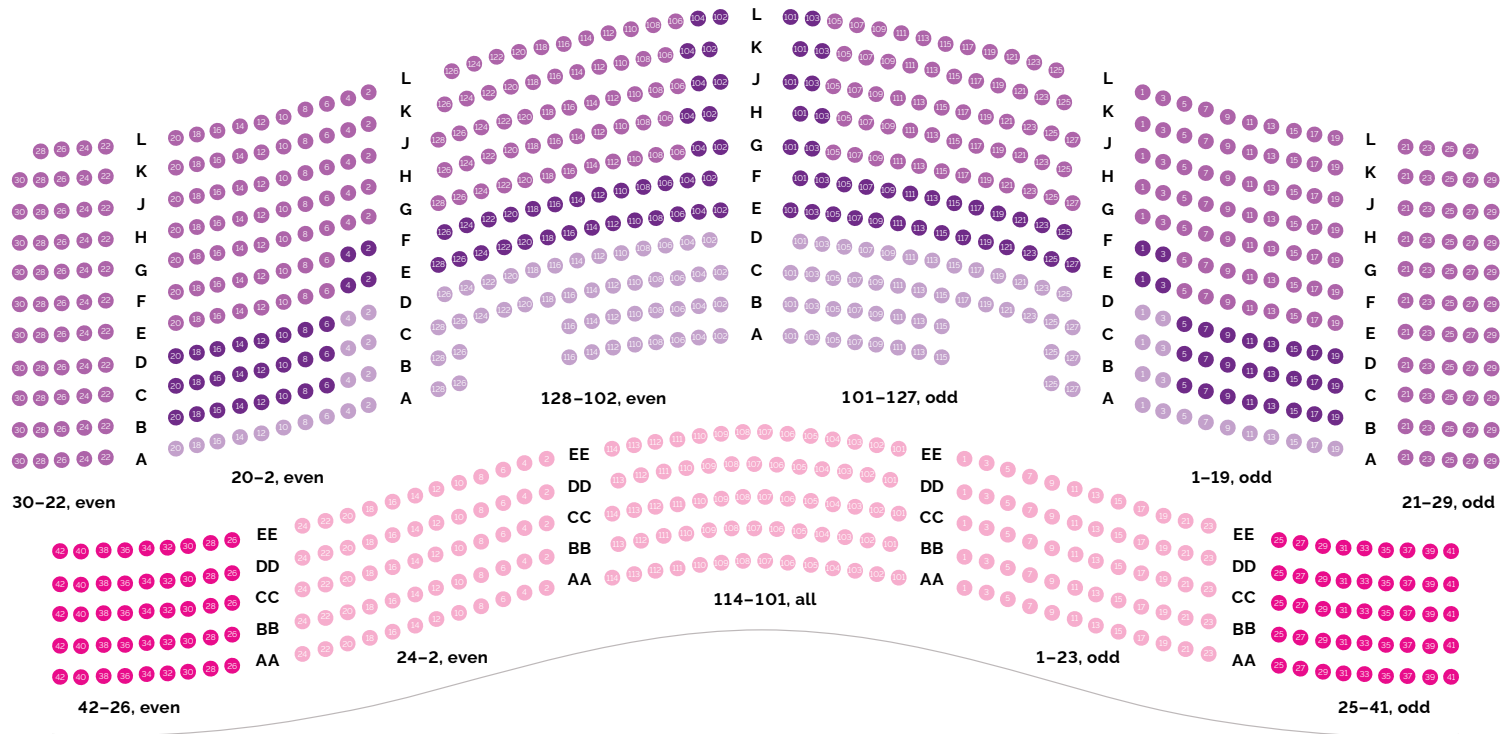

# NEW SEAT MAP BEGINNING SEPTEMBER 2024

**ORCHESTRA PREMIUM (ORP)**

**ORCHESTRA PREMIUM 2 (ORP2)**

**ORCHESTRA 3 (ORC3)**

**ORCHESTRA 4 (ORC4)**

**WHEELCHAIR ACCESS AT ORCHESTRA 4 PRICE**

**WHEELCHAIR ACCESS AT BALCONY CIRCLE 2 PRICE**

**CENTER BOX  
(CTR BOXES E-V)**

**BOX (BOX)**

GRAND TIER PREMIUM (GTP)

GRAND TIER PREMIUM 2 (GTP2)

GRAND TIER (GT)

DRESS CIRCLE PREMIUM (DCP)

DRESS CIRCLE (DC)

DRESS CIRCLE 2 (DC2)

WHEELCHAIR ACCESS AT BALCONY 3 PRICE

WHEELCHAIR ACCESS AT BALCONY 1 PRICE

WHEELCHAIR ACCESS AT BALCONY 2 PRICE

BALCONY CIRCLE 1 (BC1)

BALCONY CIRCLE 2 (BC2)

BALCONY 1 (BAL1)

BALCONY 2 (BAL2)

BALCONY 3 (BAL3)