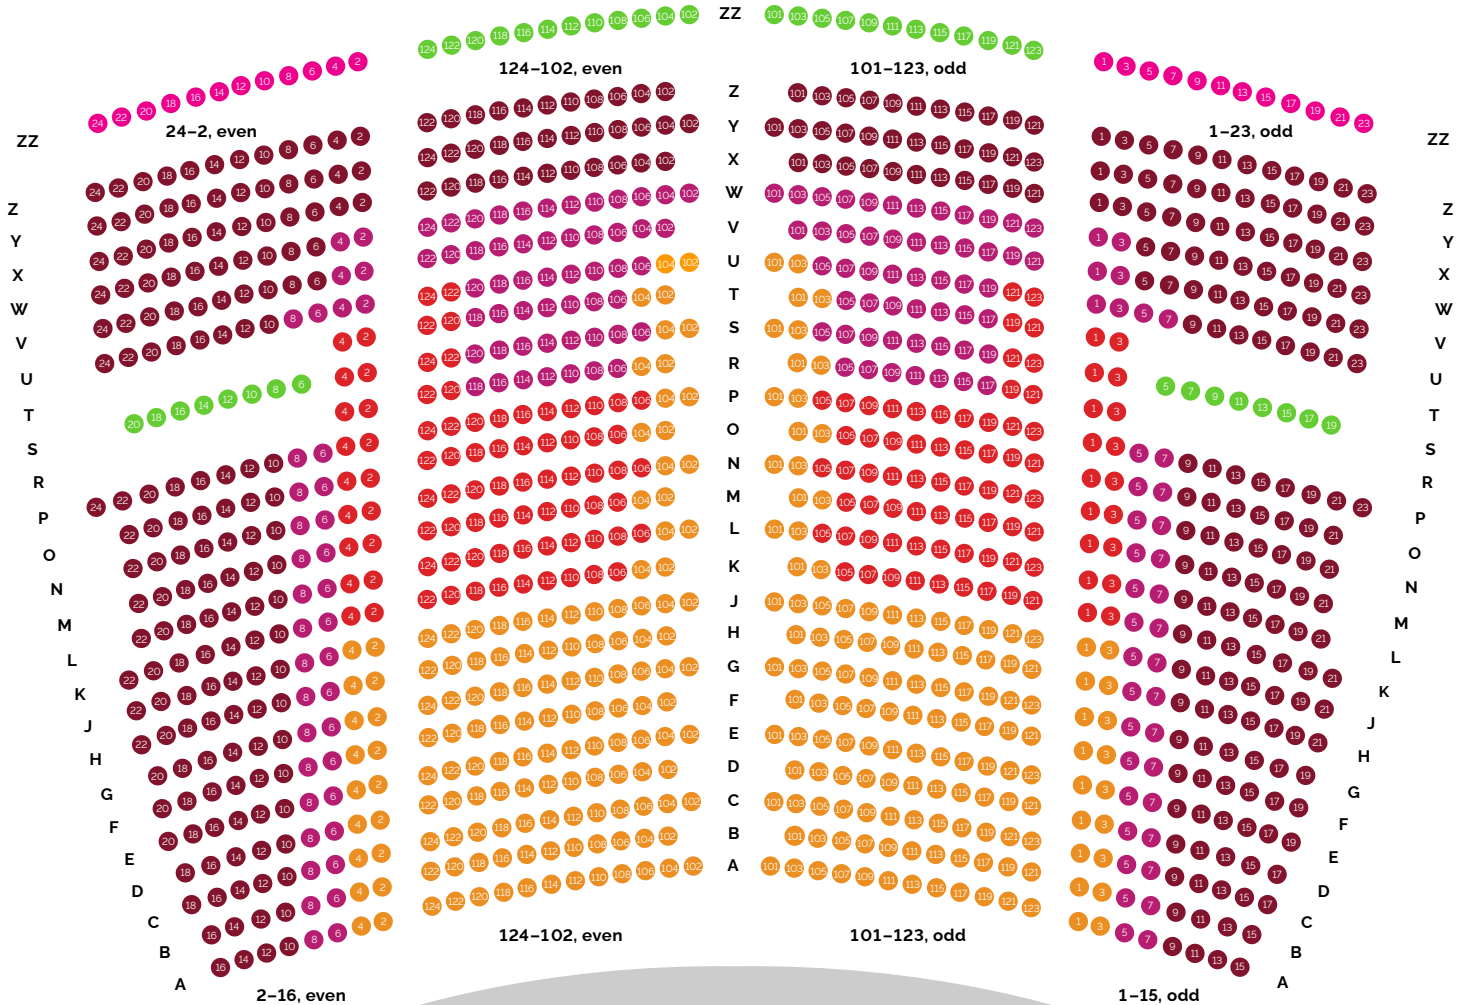

# NEW SEAT MAP BEGINNING SEPTEMBER 2024

**ORCHESTRA PREMIUM (ORP)**

**ORCHESTRA PREMIUM 2 (ORP2)**

**ORCHESTRA 3 (ORC3)**

**ORCHESTRA 4 (ORC4)**

**WHEELCHAIR ACCESS AT ORCHESTRA 4 PRICE**

**WHEELCHAIR ACCESS AT BALCONY CIRCLE 2 PRICE**

**CENTER BOX  
(CTR BOXES E-V)**

**BOX (BOX)**

GRAND TIER PREMIUM (GTP)

GRAND TIER PREMIUM 2 (GTP2)

GRAND TIER (GT)

DRESS CIRCLE PREMIUM (DCP)

DRESS CIRCLE (DC)

DRESS CIRCLE 2 (DC2)

WHEELCHAIR ACCESS AT BALCONY 3 PRICE

WHEELCHAIR ACCESS AT BALCONY 1 PRICE

WHEELCHAIR ACCESS AT BALCONY 2 PRICE

BALCONY CIRCLE 1 (BC1)

BALCONY CIRCLE 2 (BC2)

BALCONY 1 (BAL1)

BALCONY 2 (BAL2)

BALCONY 3 (BAL3)