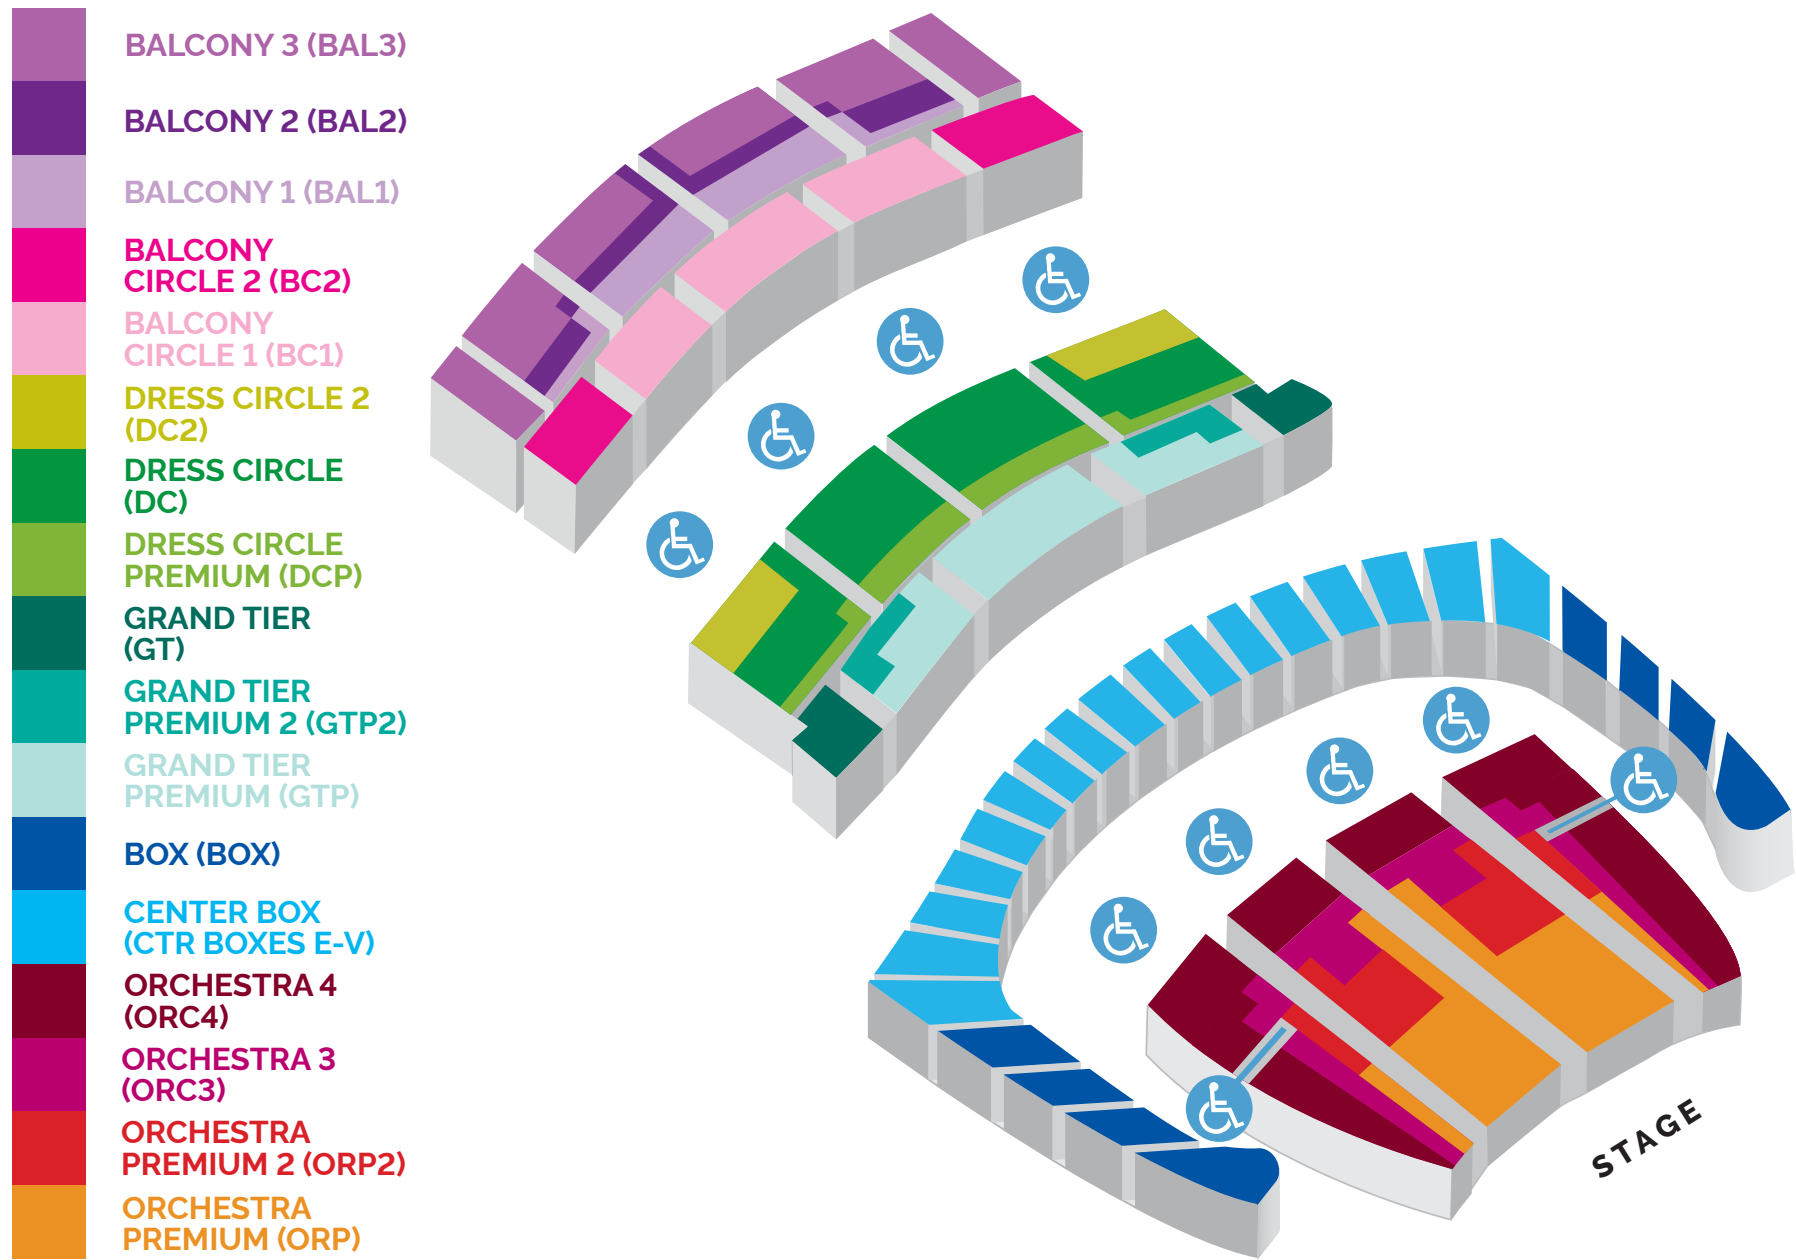

# NEW SEAT MAP BEGINNING SEPTEMBER 2024

**ORCHESTRA PREMIUM (ORP)**

**ORCHESTRA PREMIUM 2 (ORP2)**

**ORCHESTRA 3 (ORC3)**

**ORCHESTRA 4 (ORC4)**

**WHEELCHAIR ACCESS AT ORCHESTRA 4 PRICE**

**WHEELCHAIR ACCESS AT BALCONY CIRCLE 2 PRICE**

**CENTER BOX  
(CTR BOXES E-V)**

**BOX (BOX)**

GRAND TIER PREMIUM (GTP)

GRAND TIER PREMIUM 2 (GTP2)

GRAND TIER (GT)

DRESS CIRCLE PREMIUM (DCP)

DRESS CIRCLE (DC)

DRESS CIRCLE 2 (DC2)

WHEELCHAIR ACCESS AT BALCONY 3 PRICE

WHEELCHAIR ACCESS AT BALCONY 1 PRICE

WHEELCHAIR ACCESS AT BALCONY 2 PRICE

BALCONY CIRCLE 1 (BC1)

BALCONY CIRCLE 2 (BC2)

BALCONY 1 (BAL1)

BALCONY 2 (BAL2)

BALCONY 3 (BAL3)