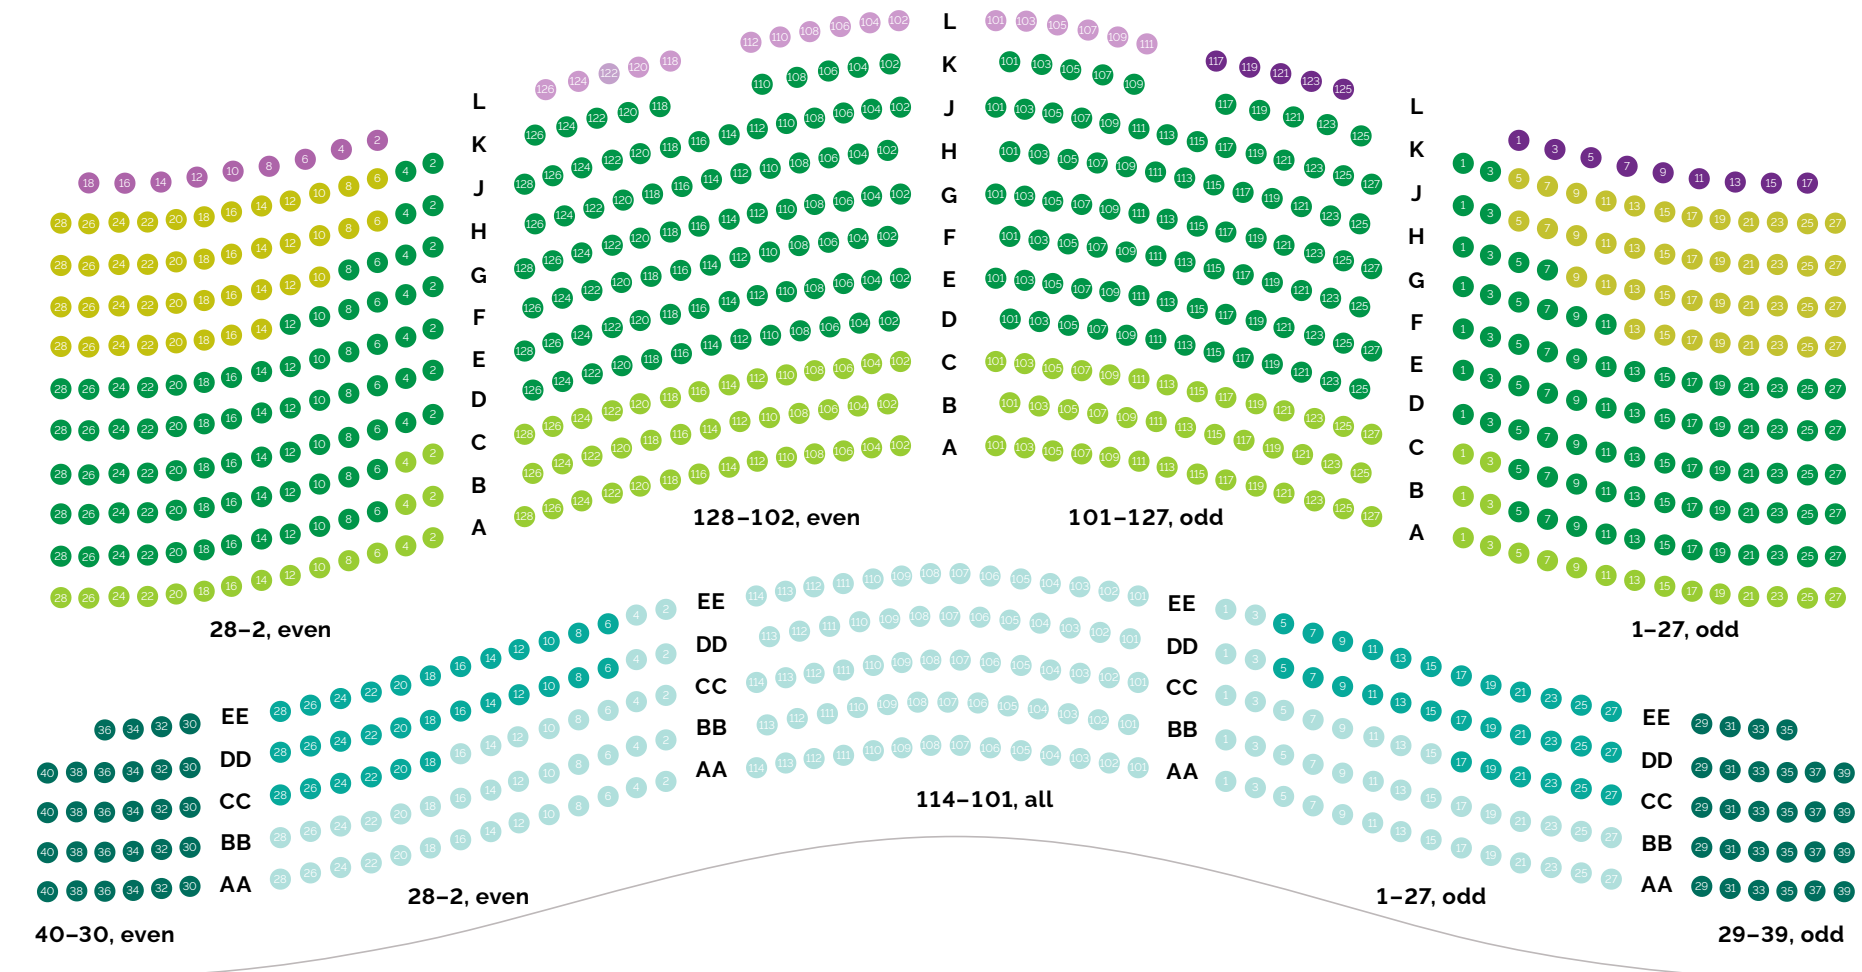

- BALCONY 3 (BAL3)
- BALCONY 2 (BAL2)
- BALCONY 1 (BAL1)
- BALCONY CIRCLE 2 (BC2)
- BALCONY CIRCLE 1 (BC1)
- DRESS CIRCLE (DC2)
- DRESS CIRCLE (DC)
- DRESS CIRCLE PREMIUM (DCP)
- GRAND TIER (GT)
- GRAND TIER PREMIUM 2 (GTP2)
- GRAND TIER PREMIUM (GTP)
- BOX (BOX)
- CENTER BOX (CTR BOXES E-V)
- ORCHESTRA 4 (ORC4)
- ORCHESTRA 3 (ORC3)
- ORCHESTRA PREMIUM 2 (ORP2)
- ORCHESTRA PREMIUM (ORP)

 ORCHESTRA PREMIUM (ORP)	 ORCHESTRA PREMIUM 2 (ORP2)	 ORCHESTRA 3 (ORC3)	 ORCHESTRA 4 (ORC4)
 WHEELCHAIR ACCESS AT ORCHESTRA 4 PRICE	 WHEELCHAIR ACCESS AT BALCONY CIRCLE 2 PRICE		

CENTER BOX
(CTR BOXES E-V)

BOX (BOX)

- | | | | | | |
|---|--------------------------------------|---|--------------------------------------|---|--------------------------------------|
|  | GRAND TIER PREMIUM (GTP) |  | GRAND TIER PREMIUM 2 (GTP2) |  | GRAND TIER (GT) |
|  | DRESS CIRCLE PREMIUM (DCP) |  | DRESS CIRCLE (DC) |  | DRESS CIRCLE 2 (DC2) |
|  | WHEELCHAIR ACCESS AT BALCONY 3 PRICE |  | WHEELCHAIR ACCESS AT BALCONY 1 PRICE |  | WHEELCHAIR ACCESS AT BALCONY 2 PRICE |