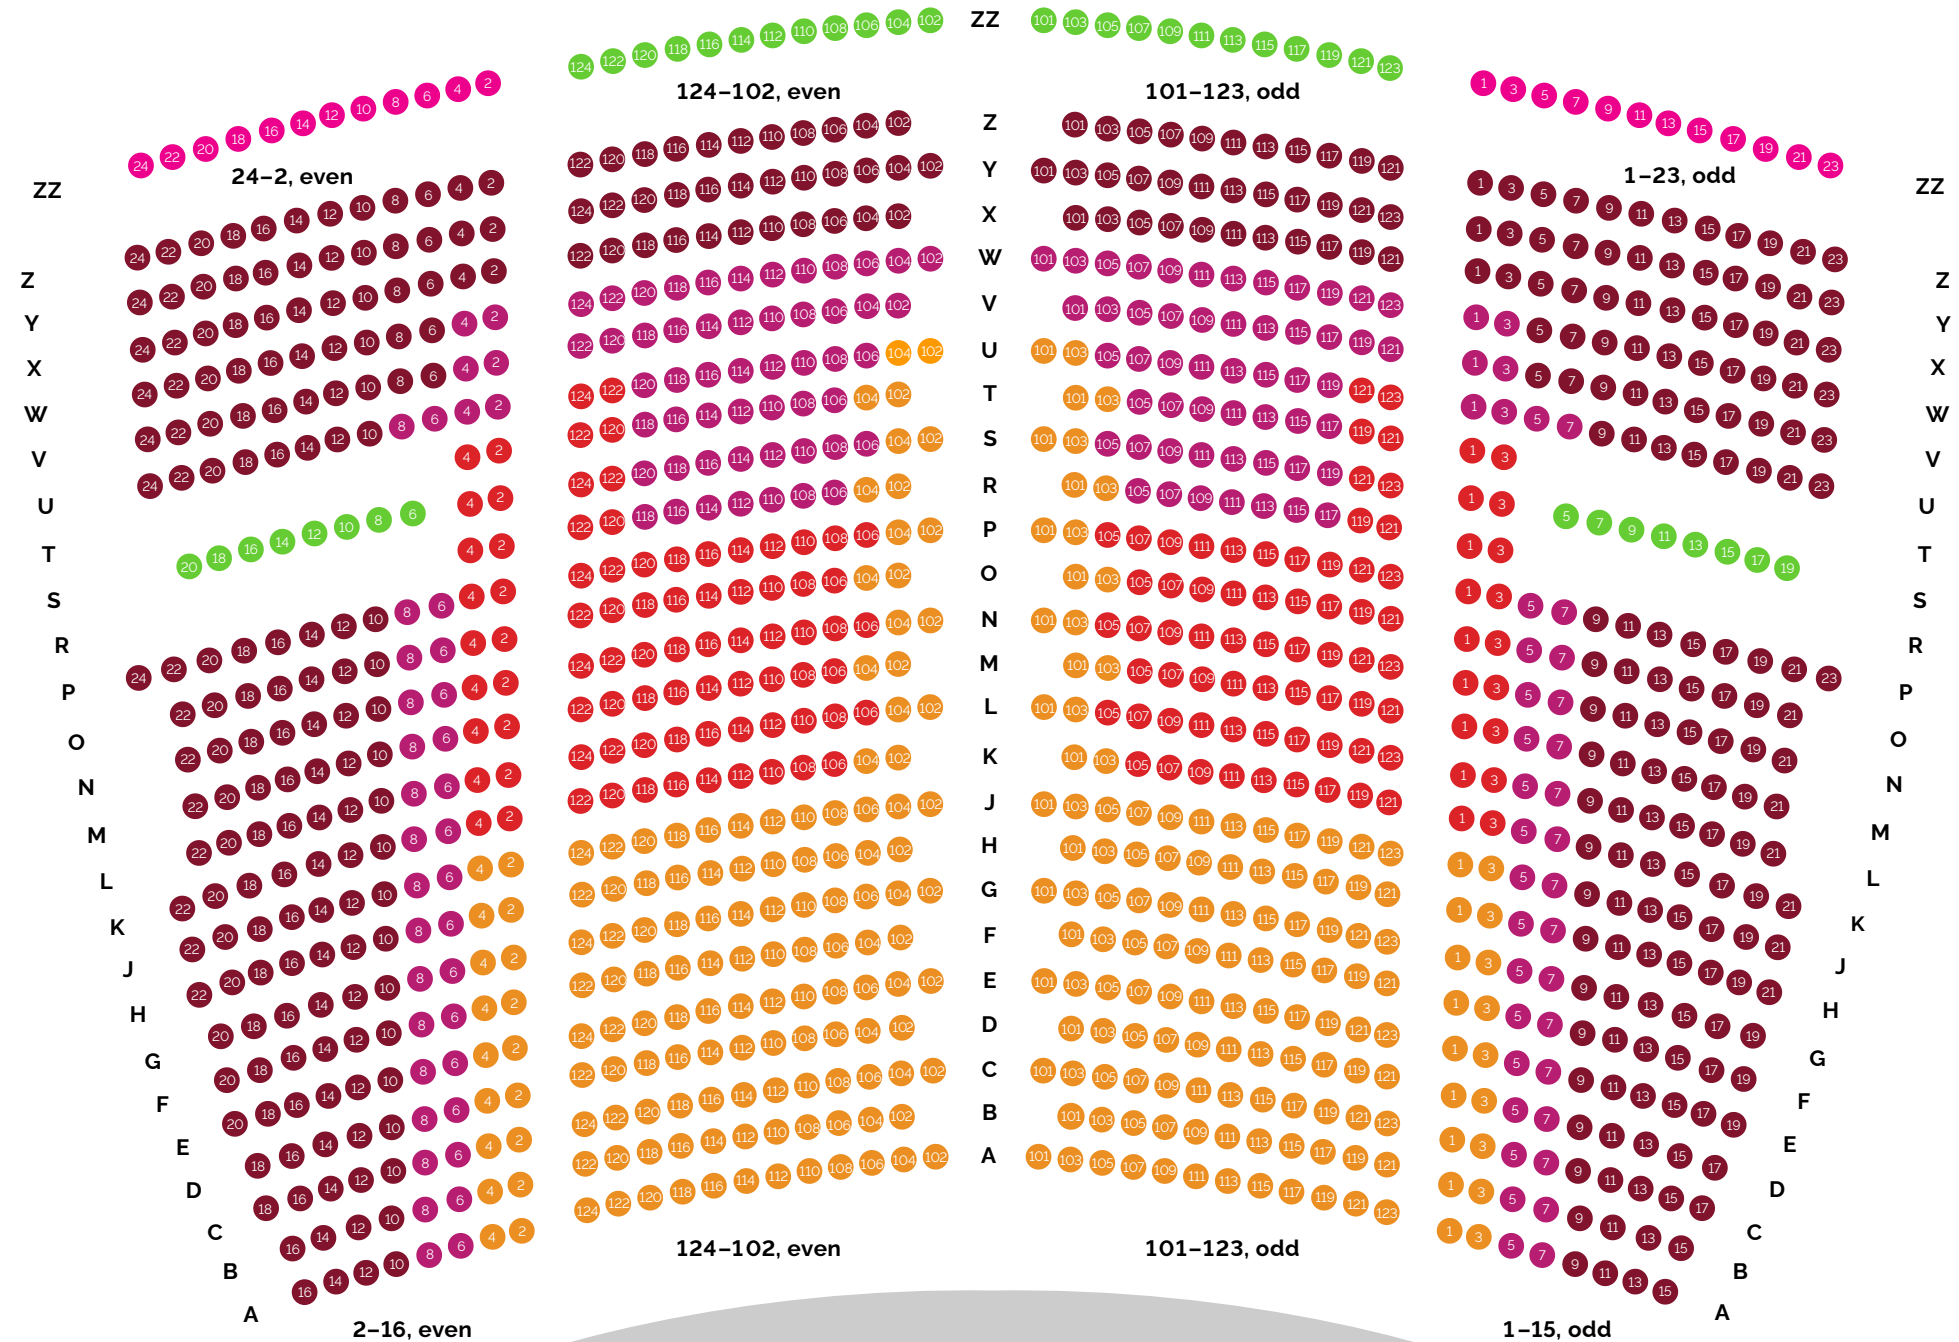

- BALCONY 3 (BAL3)
- BALCONY 2 (BAL2)
- BALCONY 1 (BAL1)
- BALCONY CIRCLE 2 (BC2)
- BALCONY CIRCLE 1 (BC1)
- DRESS CIRCLE (DC2)
- DRESS CIRCLE (DC)
- DRESS CIRCLE PREMIUM (DCP)
- GRAND TIER (GT)
- GRAND TIER PREMIUM 2 (GTP2)
- GRAND TIER PREMIUM (GTP)
- BOX (BOX)
- CENTER BOX (CTR BOXES E-V)
- ORCHESTRA 4 (ORC4)
- ORCHESTRA 3 (ORC3)
- ORCHESTRA PREMIUM 2 (ORP2)
- ORCHESTRA PREMIUM (ORP)

 ORCHESTRA PREMIUM (ORP)	 ORCHESTRA PREMIUM 2 (ORP2)	 ORCHESTRA 3 (ORC3)	 ORCHESTRA 4 (ORC4)
 WHEELCHAIR ACCESS AT ORCHESTRA 4 PRICE	 WHEELCHAIR ACCESS AT BALCONY CIRCLE 2 PRICE		

CENTER BOX
(CTR BOXES E-V)

BOX (BOX)

- | | | | | | |
|---|--------------------------------------|---|--------------------------------------|---|--------------------------------------|
|  | GRAND TIER PREMIUM (GTP) |  | GRAND TIER PREMIUM 2 (GTP2) |  | GRAND TIER (GT) |
|  | DRESS CIRCLE PREMIUM (DCP) |  | DRESS CIRCLE (DC) |  | DRESS CIRCLE 2 (DC2) |
|  | WHEELCHAIR ACCESS AT BALCONY 3 PRICE |  | WHEELCHAIR ACCESS AT BALCONY 1 PRICE |  | WHEELCHAIR ACCESS AT BALCONY 2 PRICE |