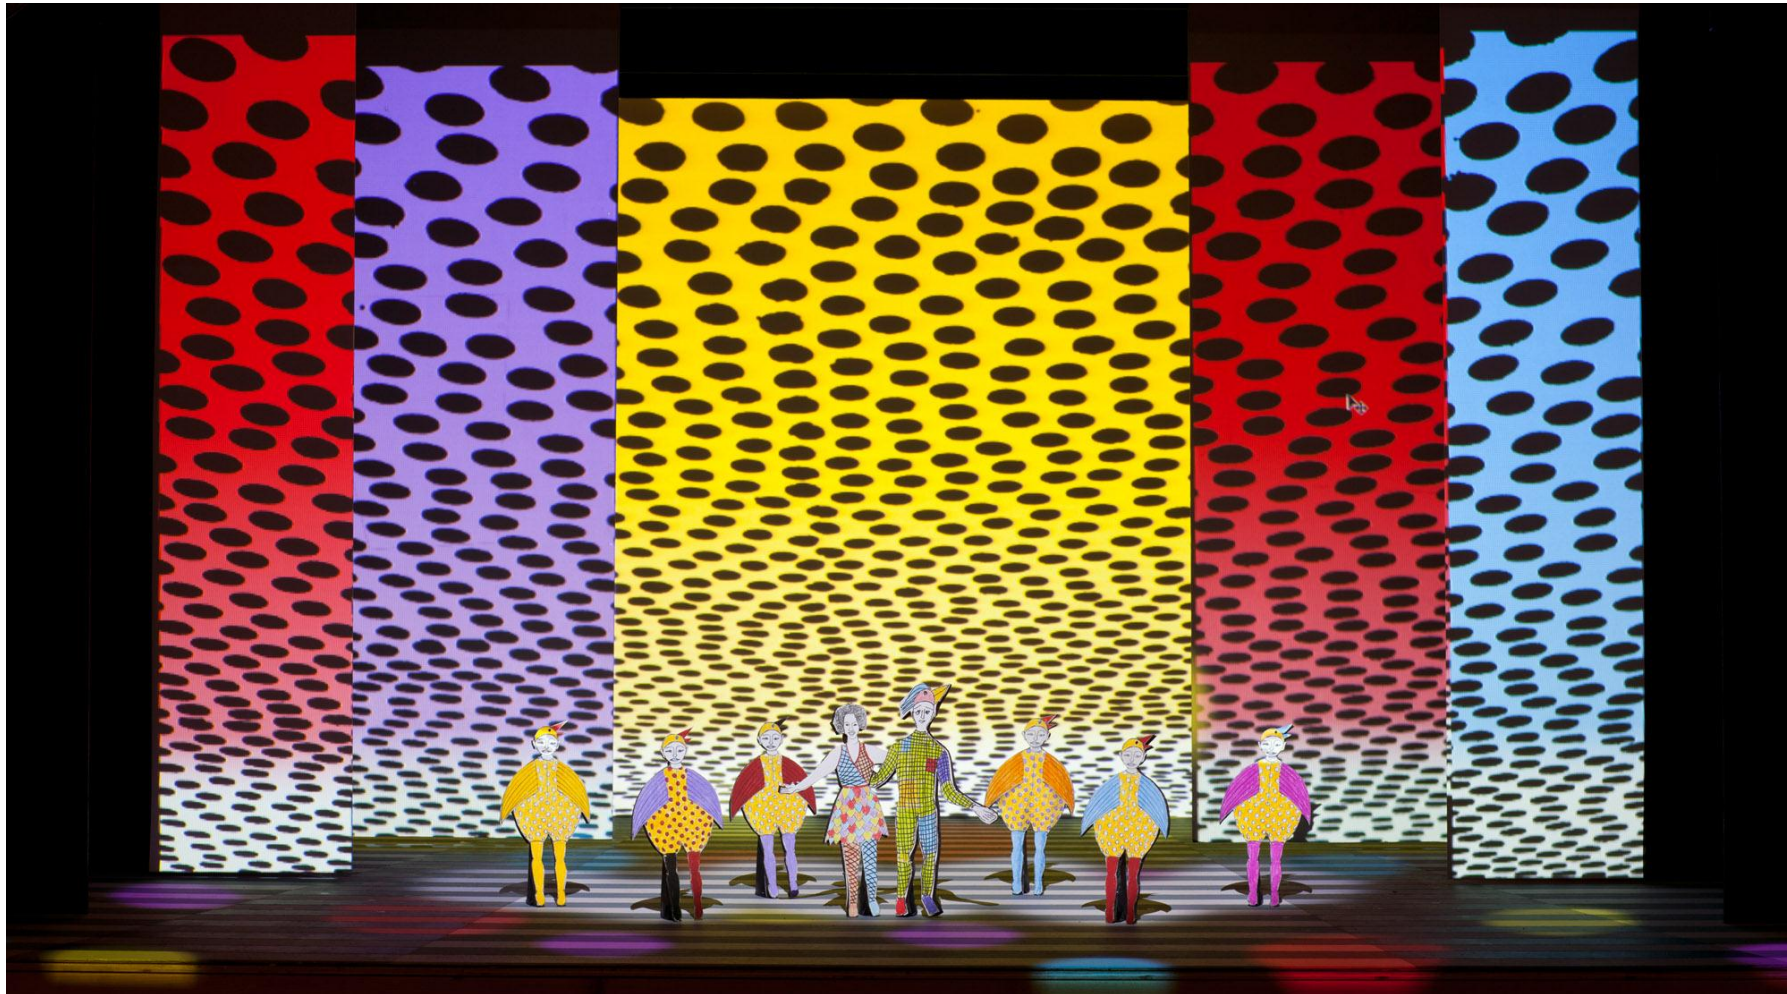

SAN FRANCISCO
OPERA

MAGIC FLUTE (Model Photos)

Director: Harry Silverstein
Scenic Designer: Jun Kaneko
Costume Designer: Jun Kaneko
Lighting Designer: Paul Pyant
Projection Designer: Jun Kaneko

Season 2011-2012

Co-Production

Scene 27 - Trials

33 of 38