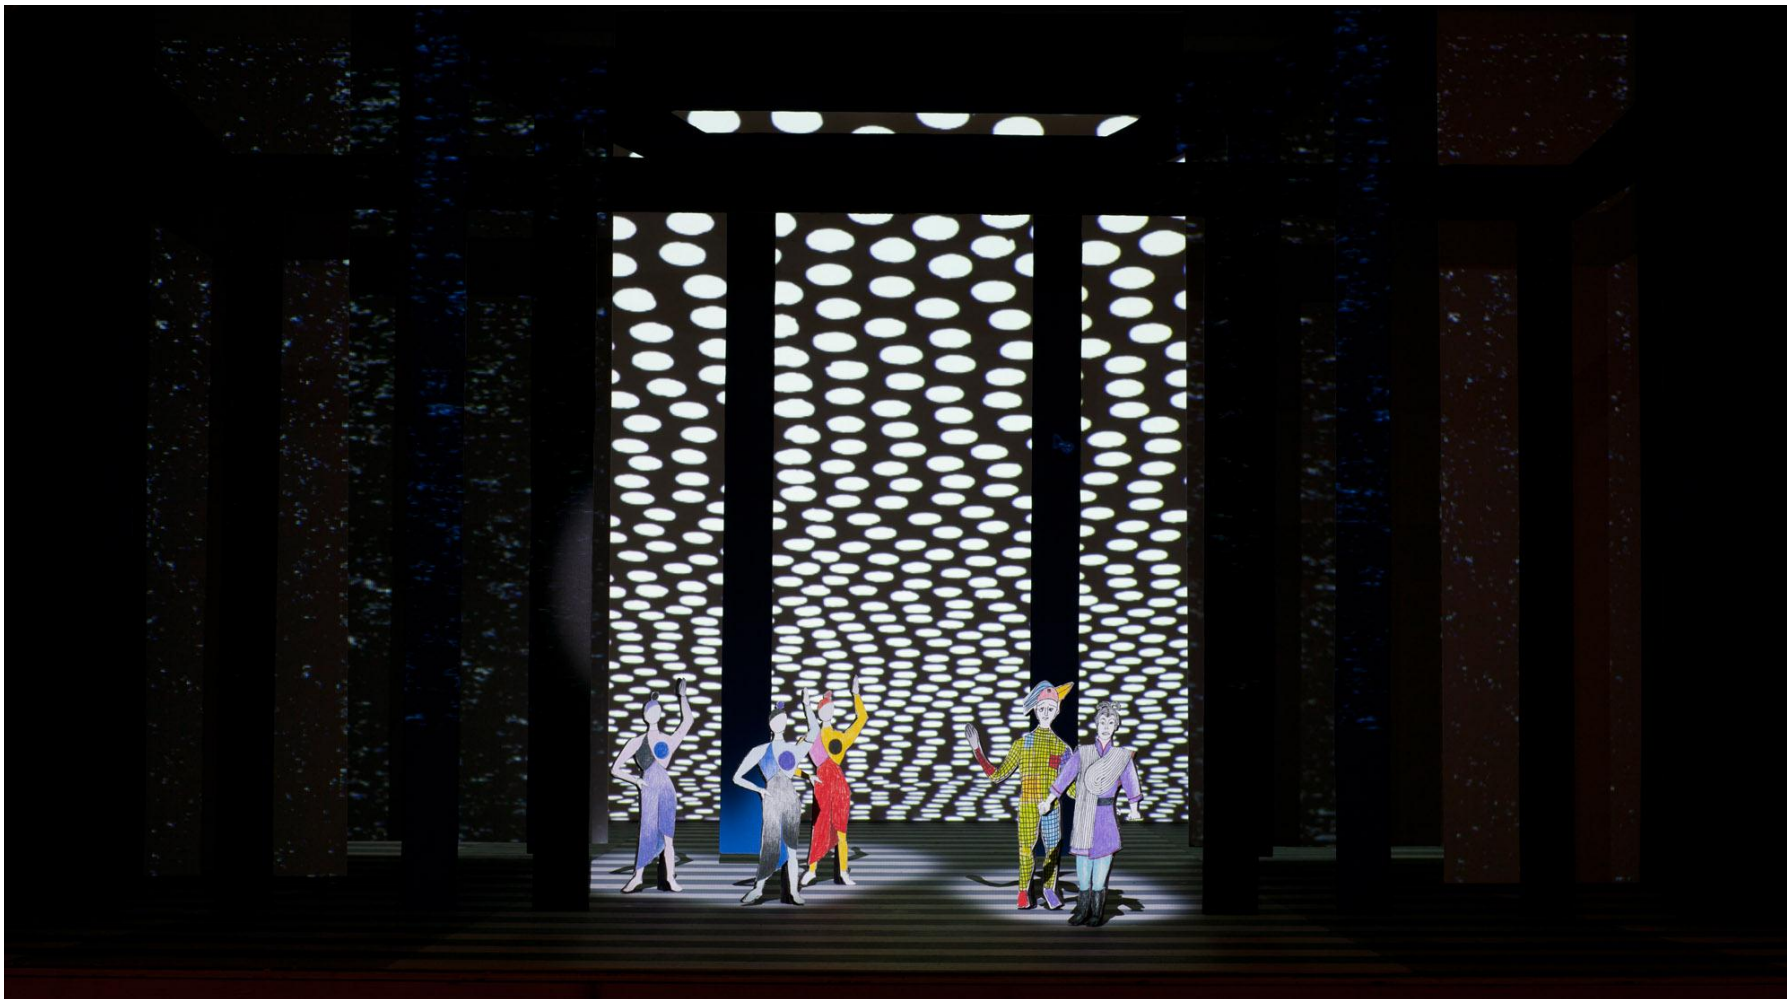

Scene 21

19 of 38

SAN FRANCISCO  
OPERA