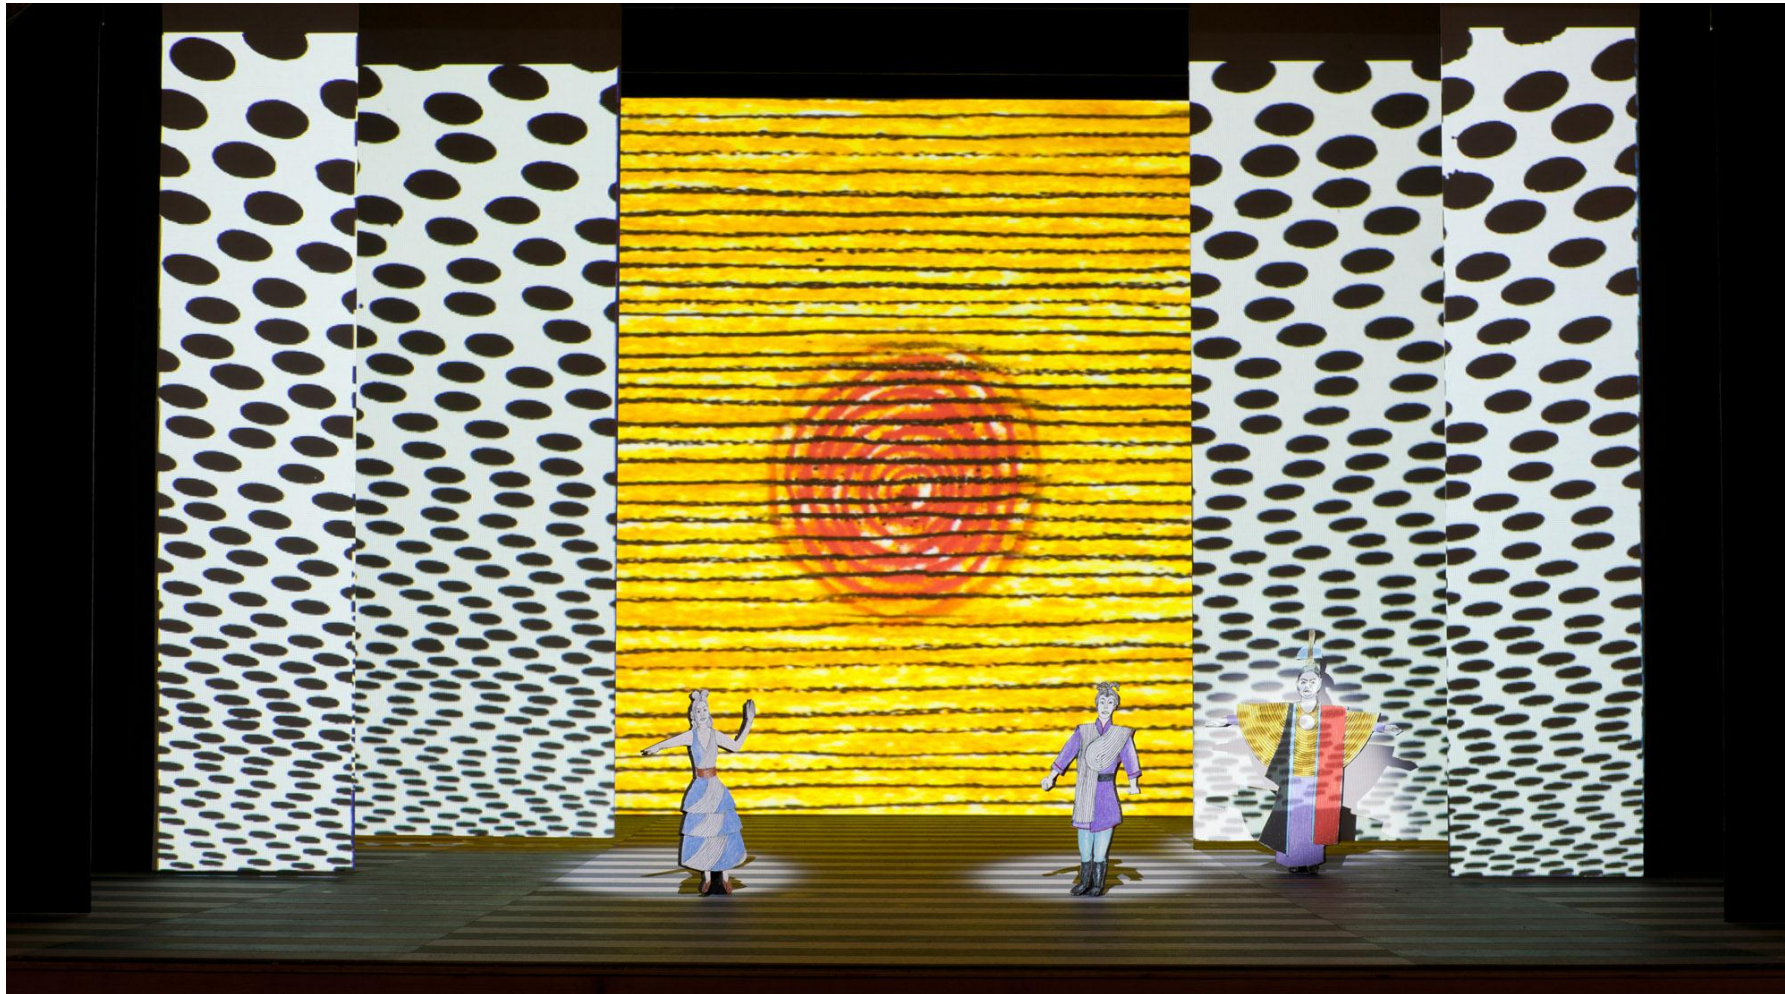

SAN FRANCISCO
OPERA

MAGIC FLUTE (Model Photos)

Director: Harry Silverstein
Scenic Designer: Jun Kaneko
Costume Designer: Jun Kaneko
Lighting Designer: Paul Pyant
Projection Designer: Jun Kaneko

Season 2011-2012

Co-Production

Scene 27 - Finale

36 of 38