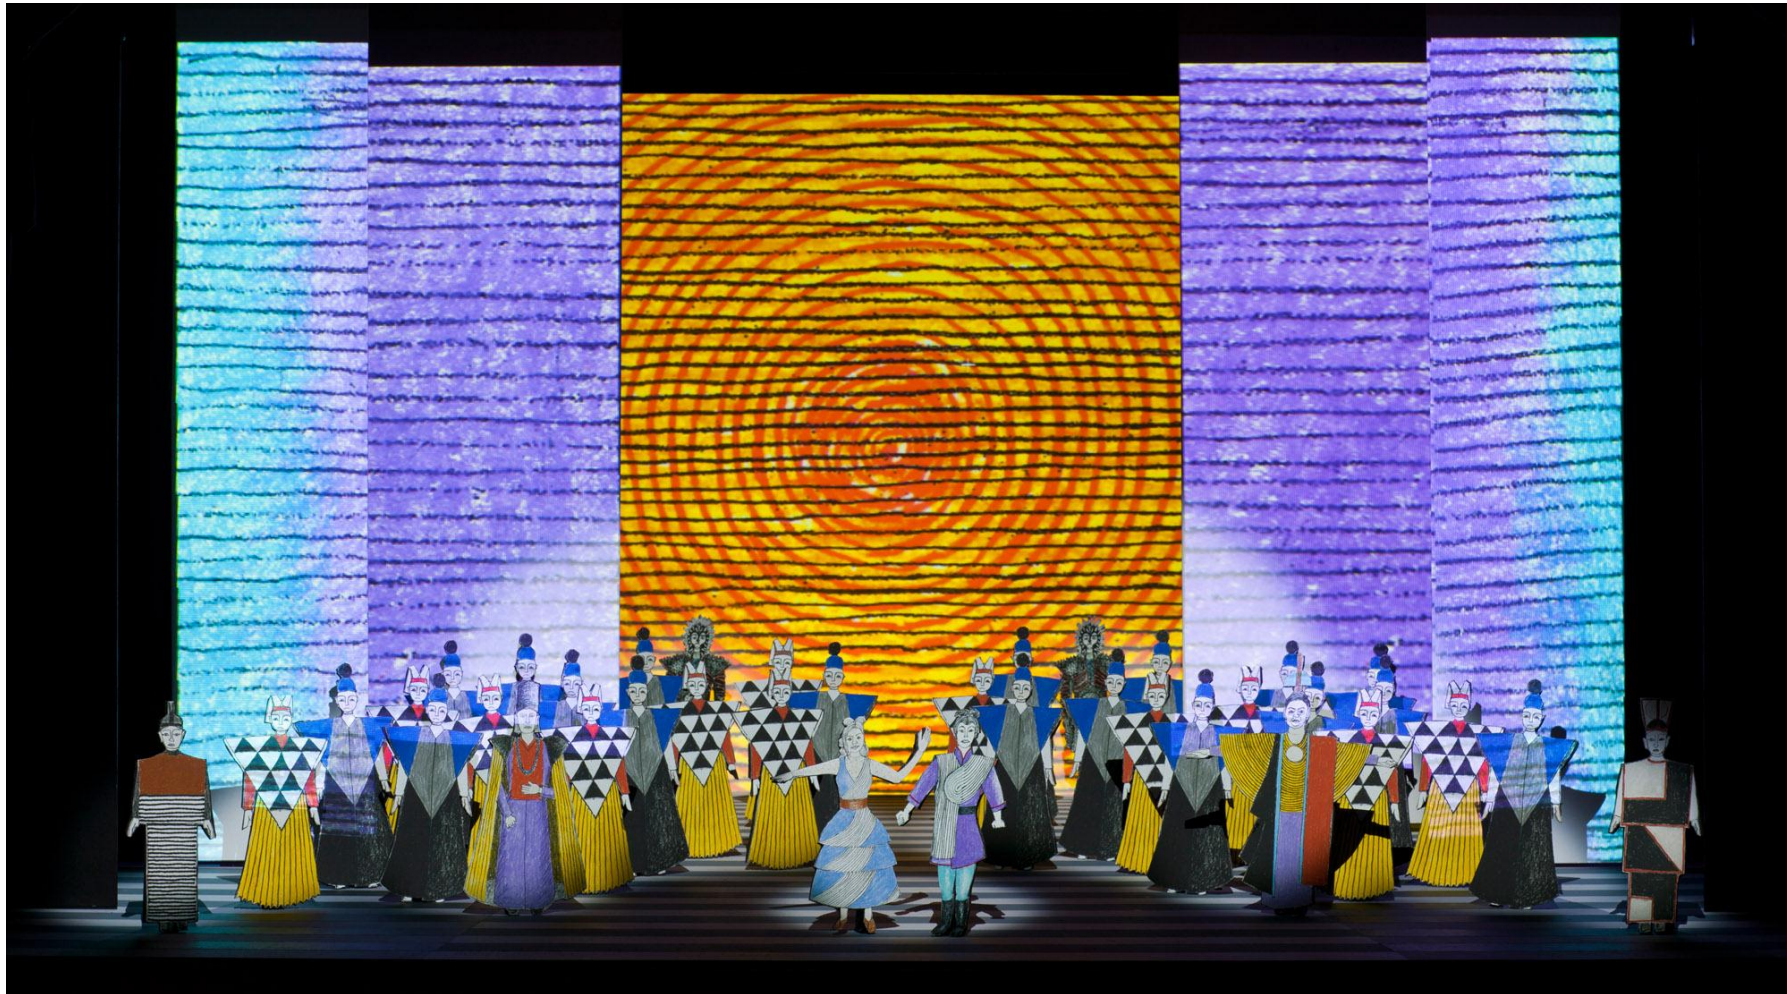

SAN FRANCISCO
OPERA

MAGIC FLUTE (Model Photos)

Director: Harry Silverstein
Scenic Designer: Jun Kaneko
Costume Designer: Jun Kaneko
Lighting Designer: Paul Pyant
Projection Designer: Jun Kaneko

Season 2011-2012

Co-Production

Scene 27 - Finale

37 of 38