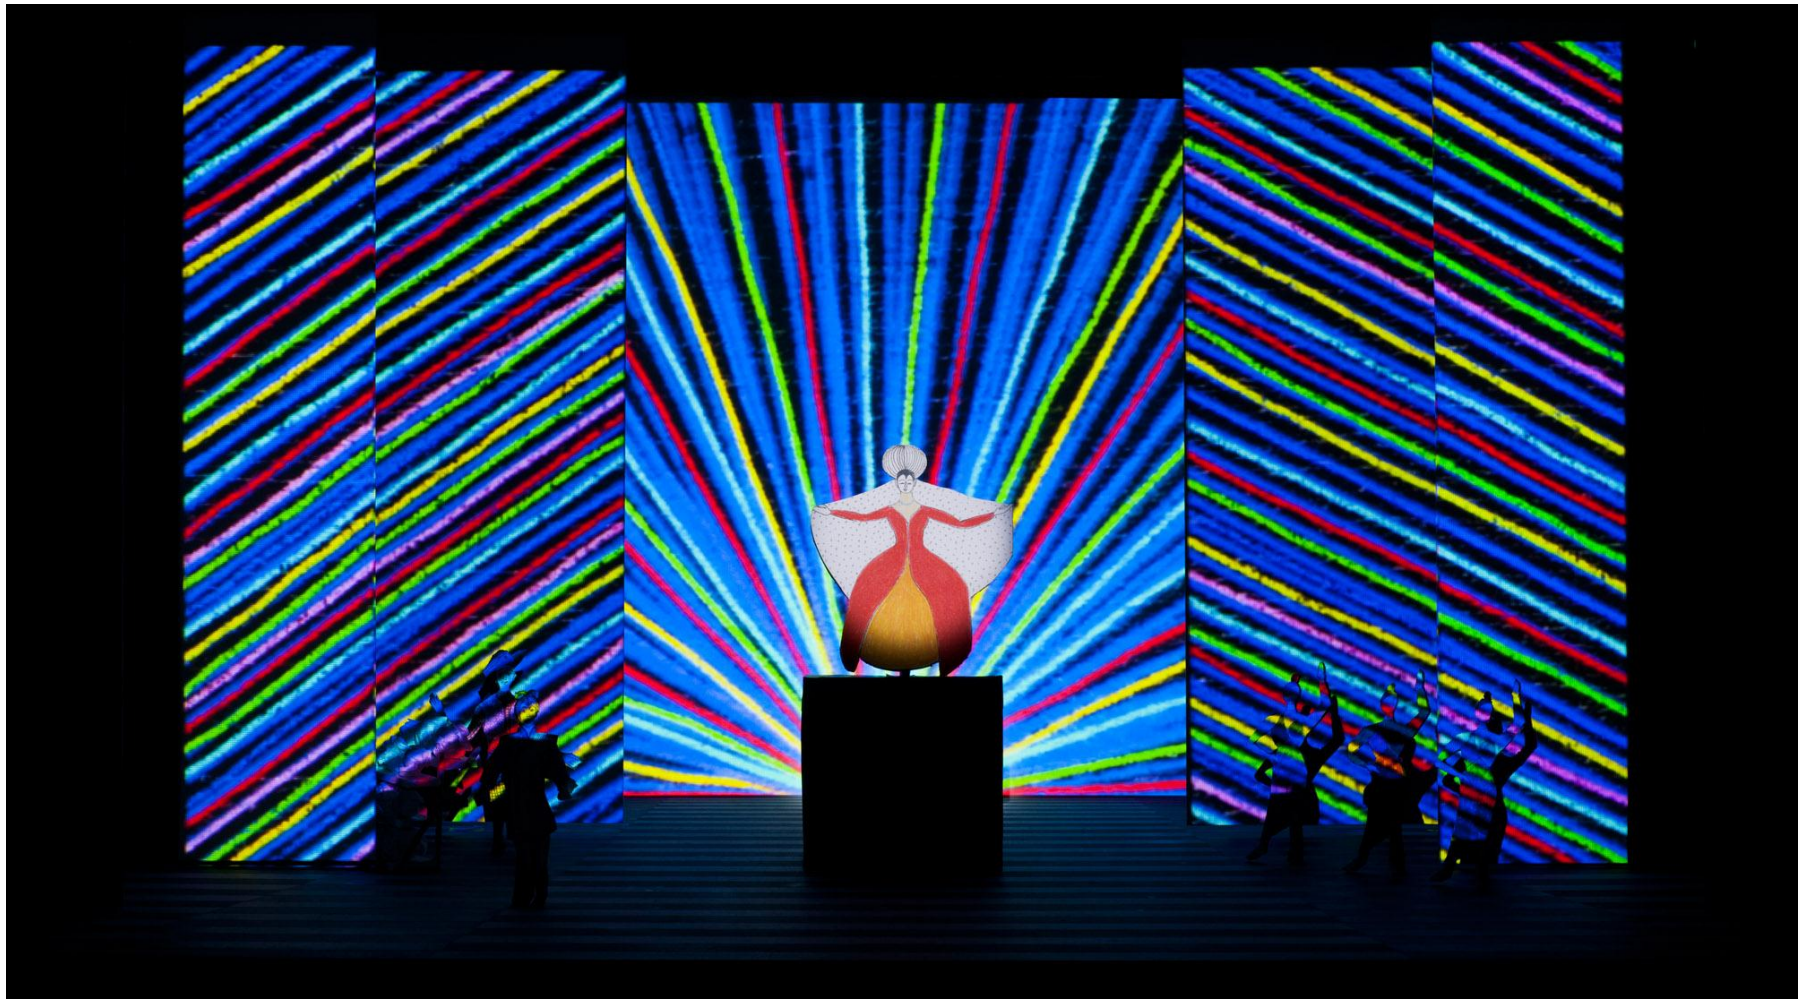

SAN FRANCISCO
OPERA

MAGIC FLUTE (Model Photos)

Director: Harry Silverstein
Scenic Designer: Jun Kaneko
Costume Designer: Jun Kaneko
Lighting Designer: Paul Pyant
Projection Designer: Jun Kaneko

Season 2011-2012

Co-Production
Scene 11C – Queen
of the Night

6 of 38