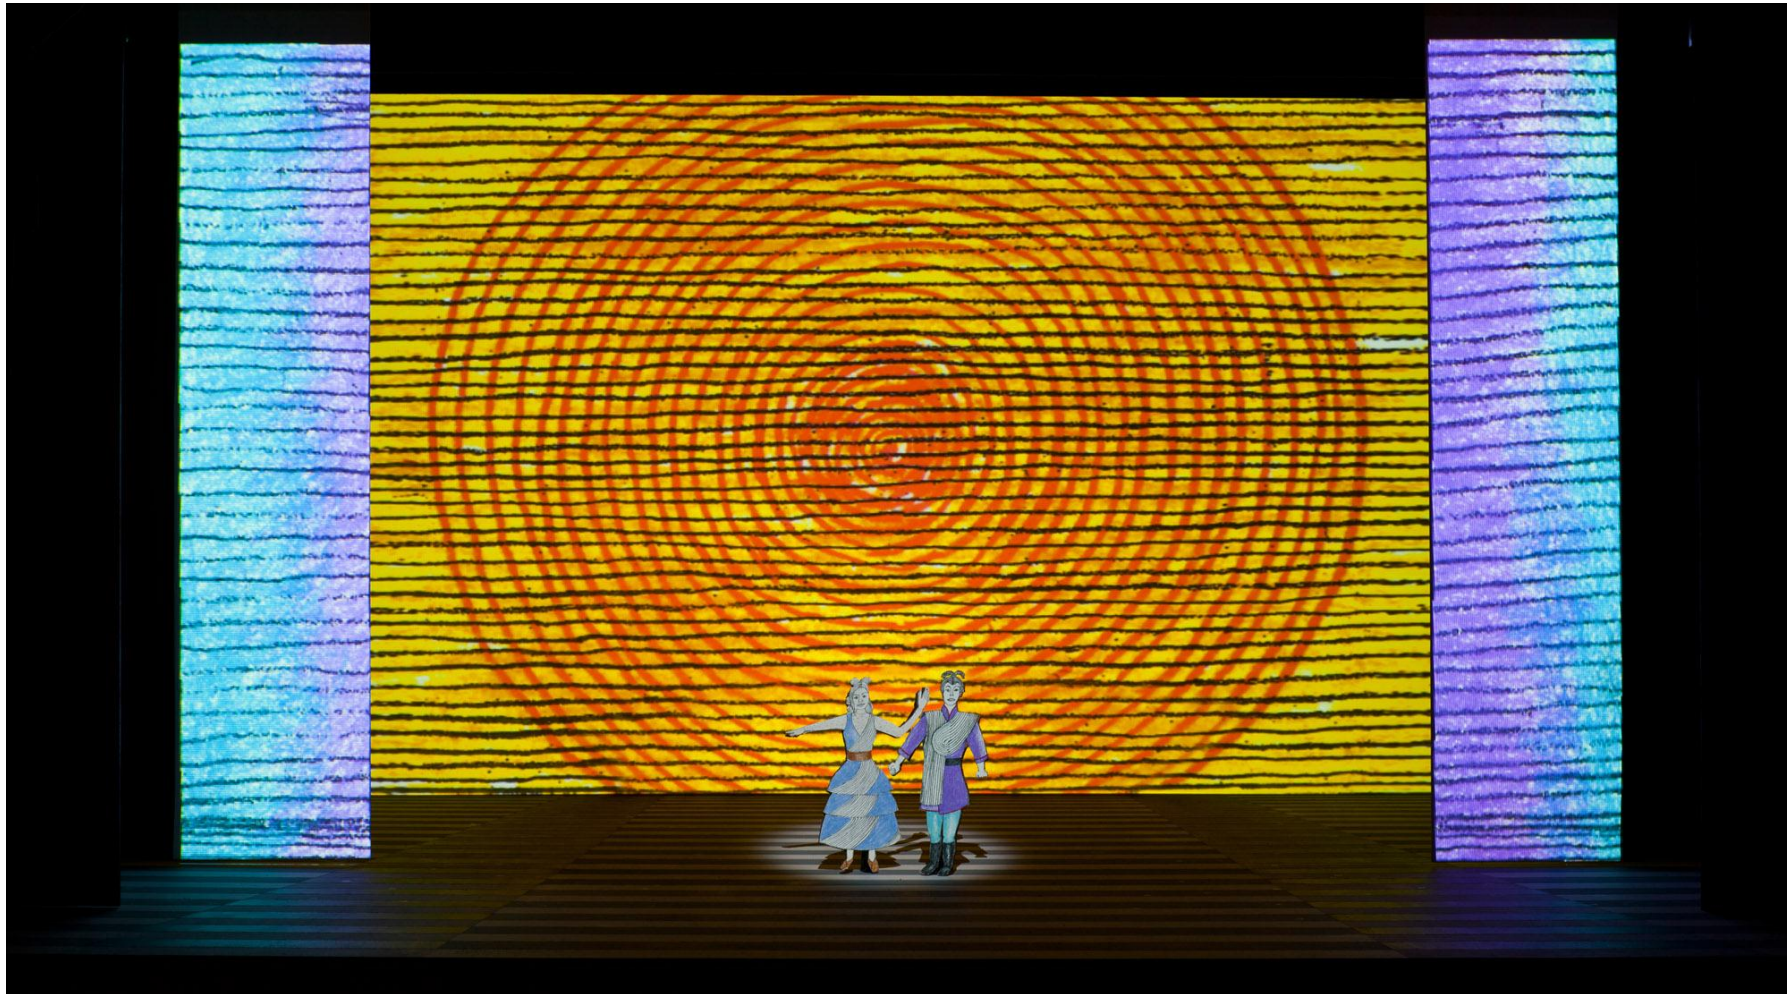

SAN FRANCISCO
OPERA

MAGIC FLUTE (Model Photos)

Director: Harry Silverstein
Scenic Designer: Jun Kaneko
Costume Designer: Jun Kaneko
Lighting Designer: Paul Pyant
Projection Designer: Jun Kaneko

Season 2011-2012

Co-Production

Scene 27 - Finale

38 of 38