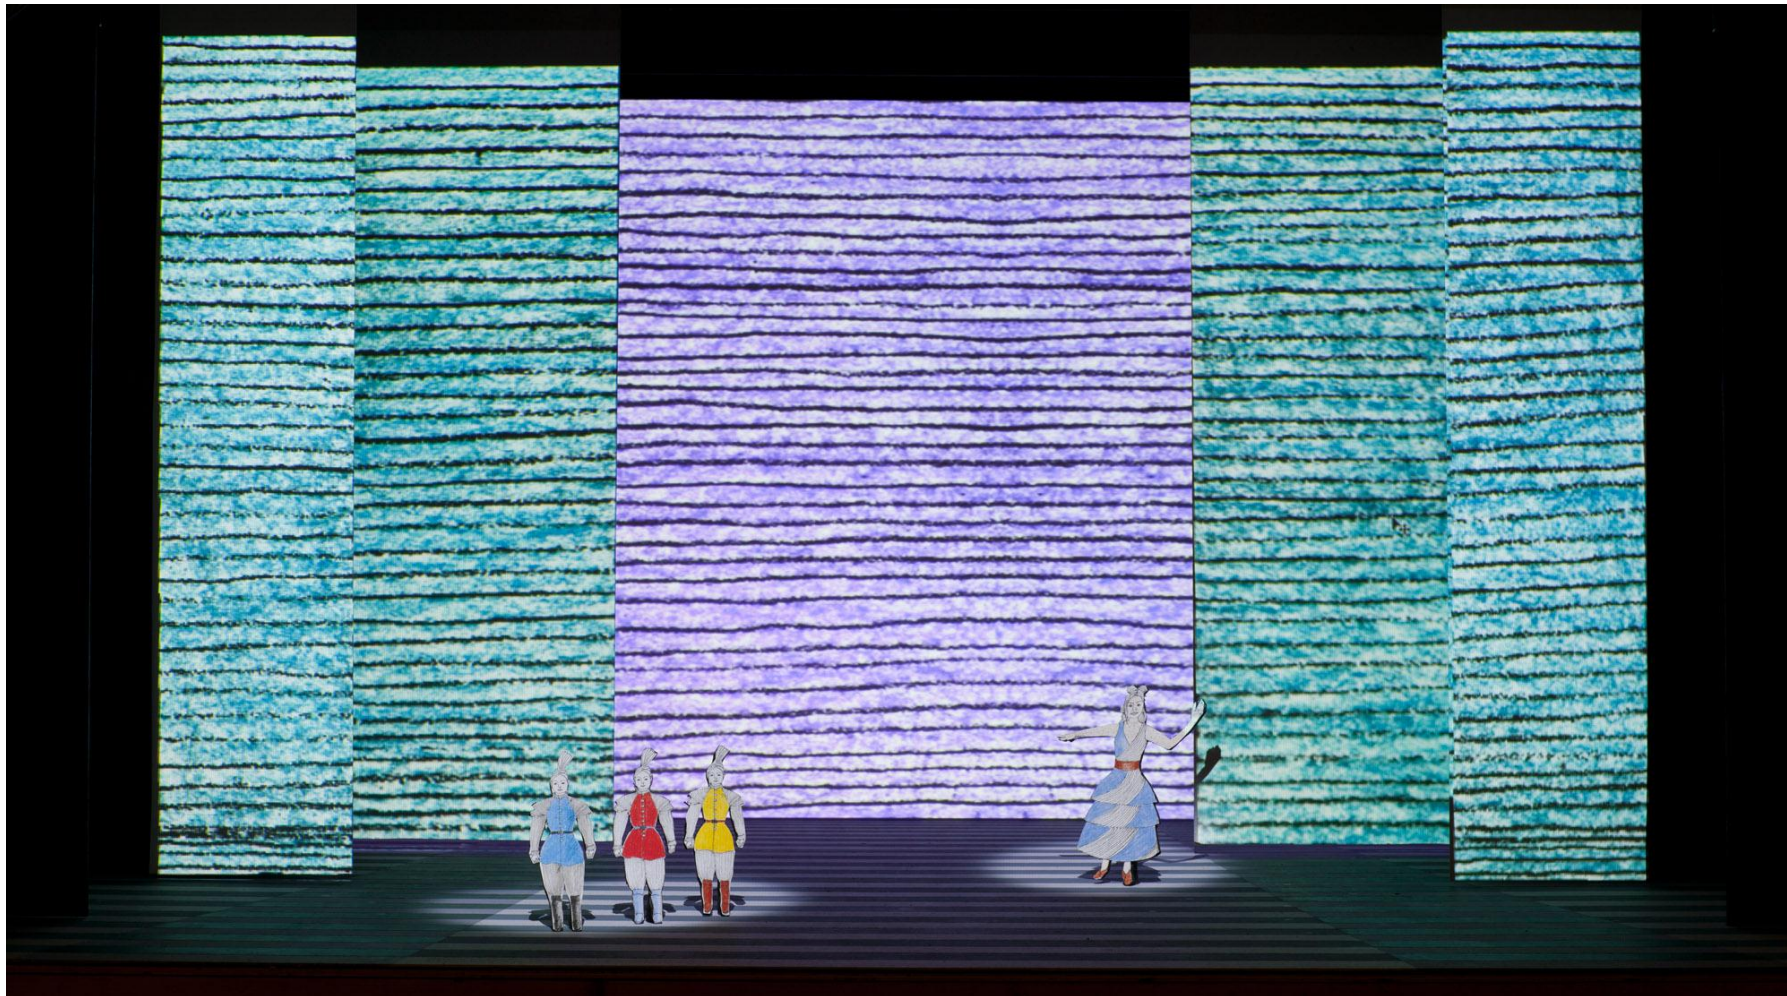

Co-Production

Scene 25 - Pyramid

26 of 38

SAN FRANCISCO  
OPERA