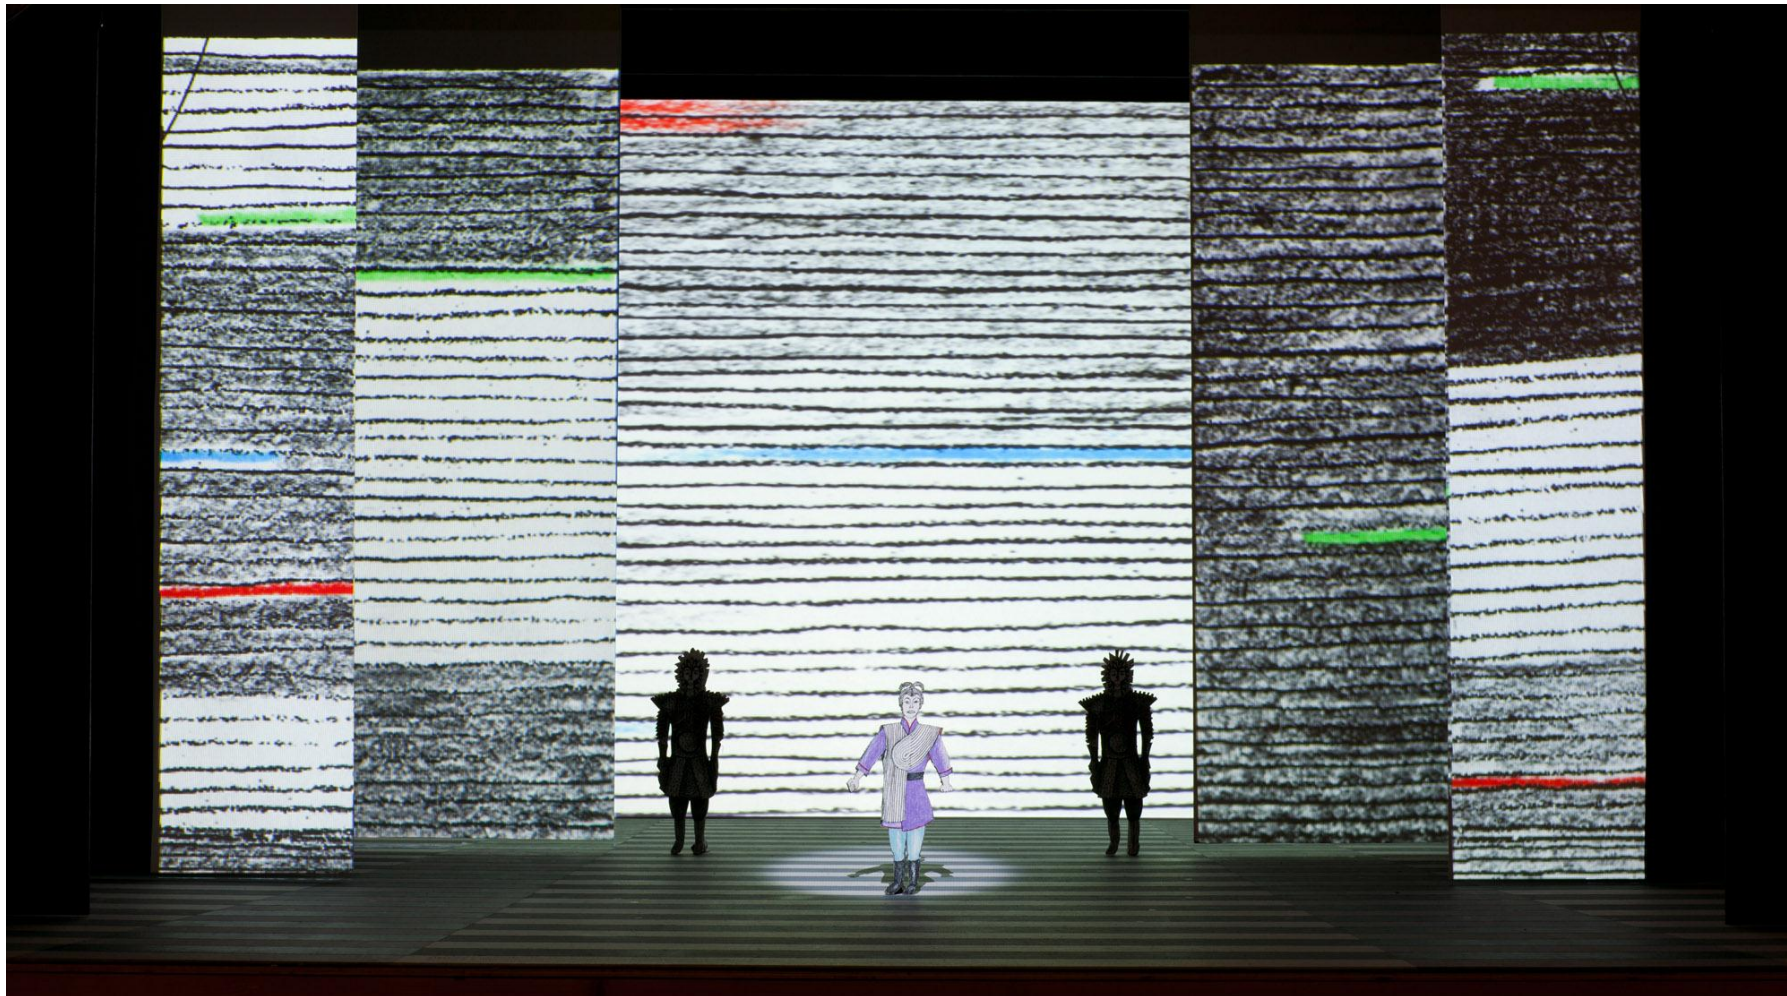

Scene 26

28 of 38

SAN FRANCISCO  
OPERA