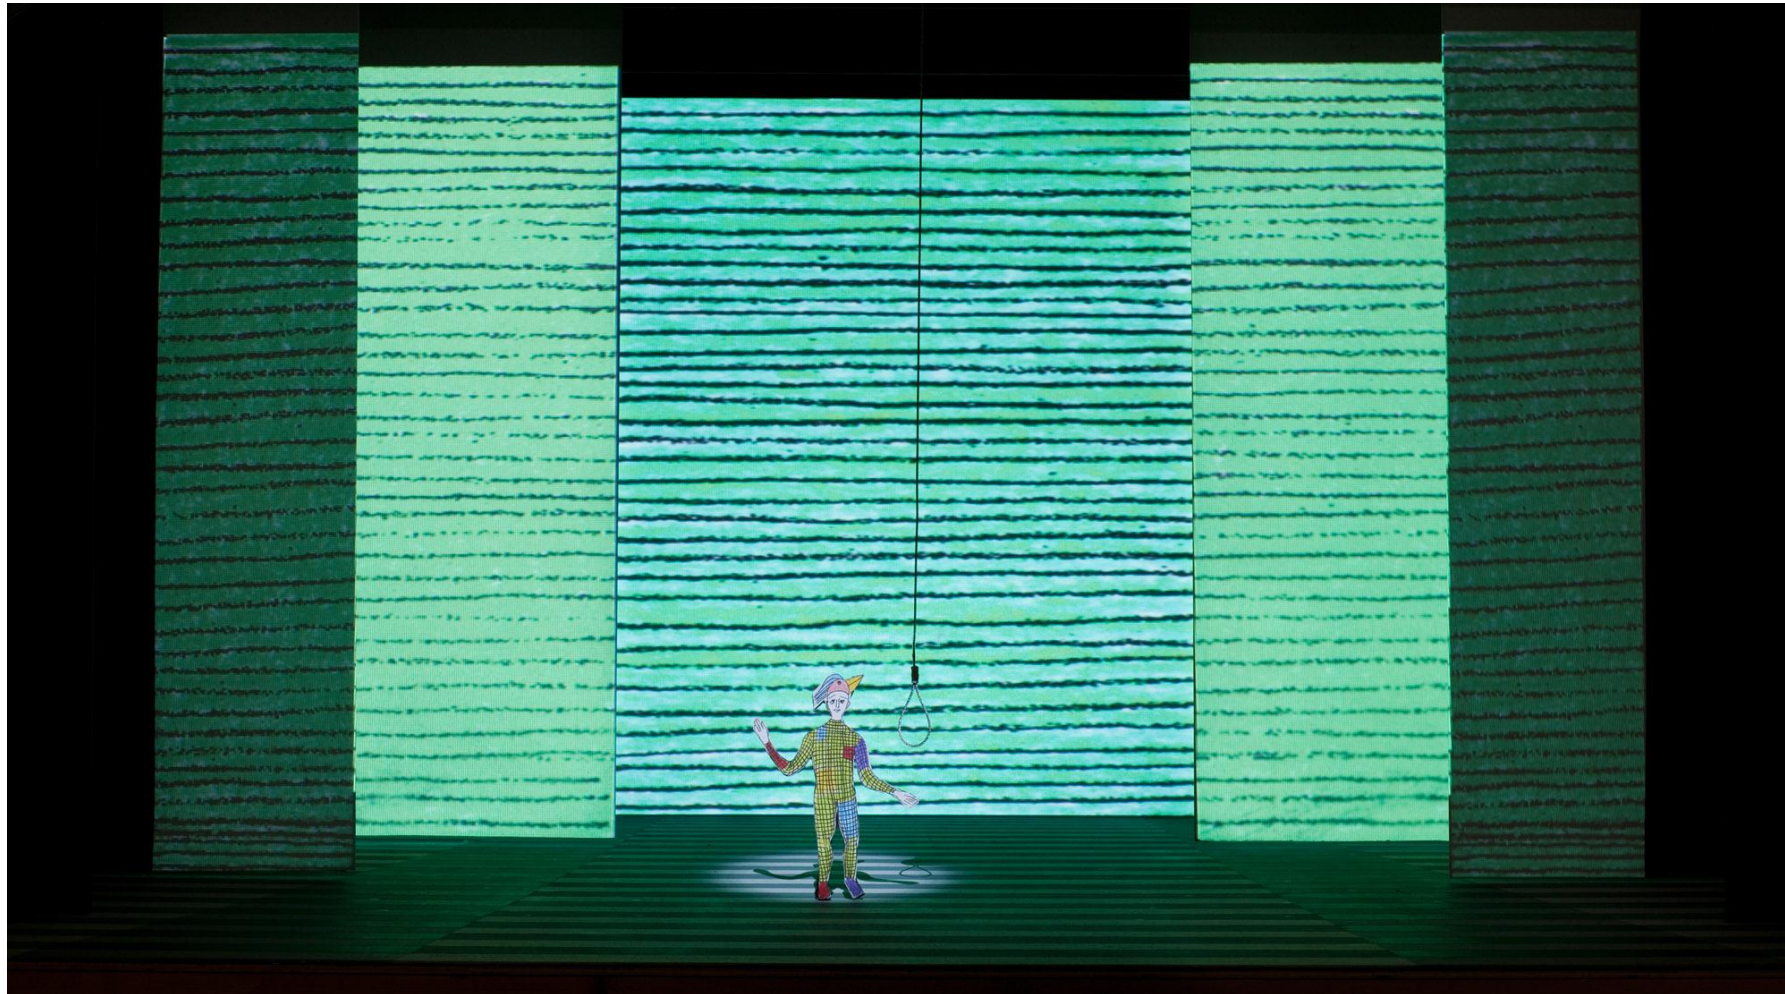

SAN FRANCISCO
OPERA

MAGIC FLUTE (Model Photos)

Director: Harry Silverstein
Scenic Designer: Jun Kaneko
Costume Designer: Jun Kaneko
Lighting Designer: Paul Pyant
Projection Designer: Jun Kaneko

Season 2011-2012

Co-Production

Scene 27 - Trials

32 of 38