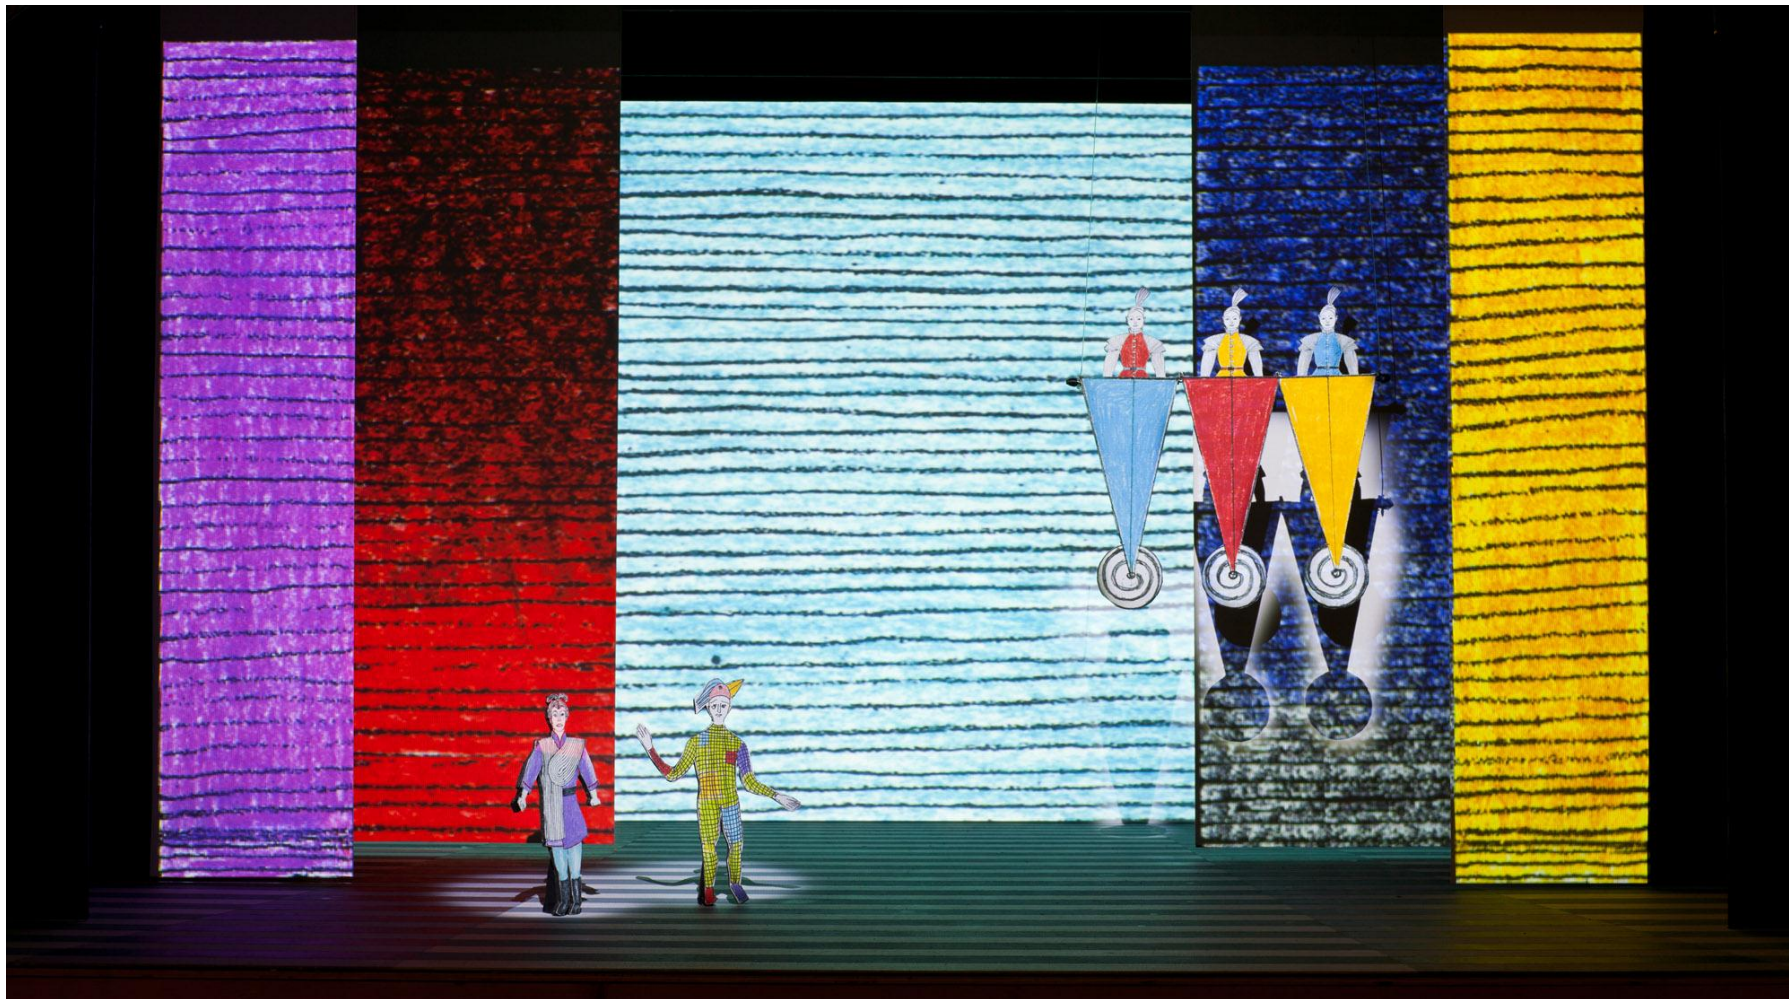

Scene 23

22 of 38

SAN FRANCISCO  
OPERA