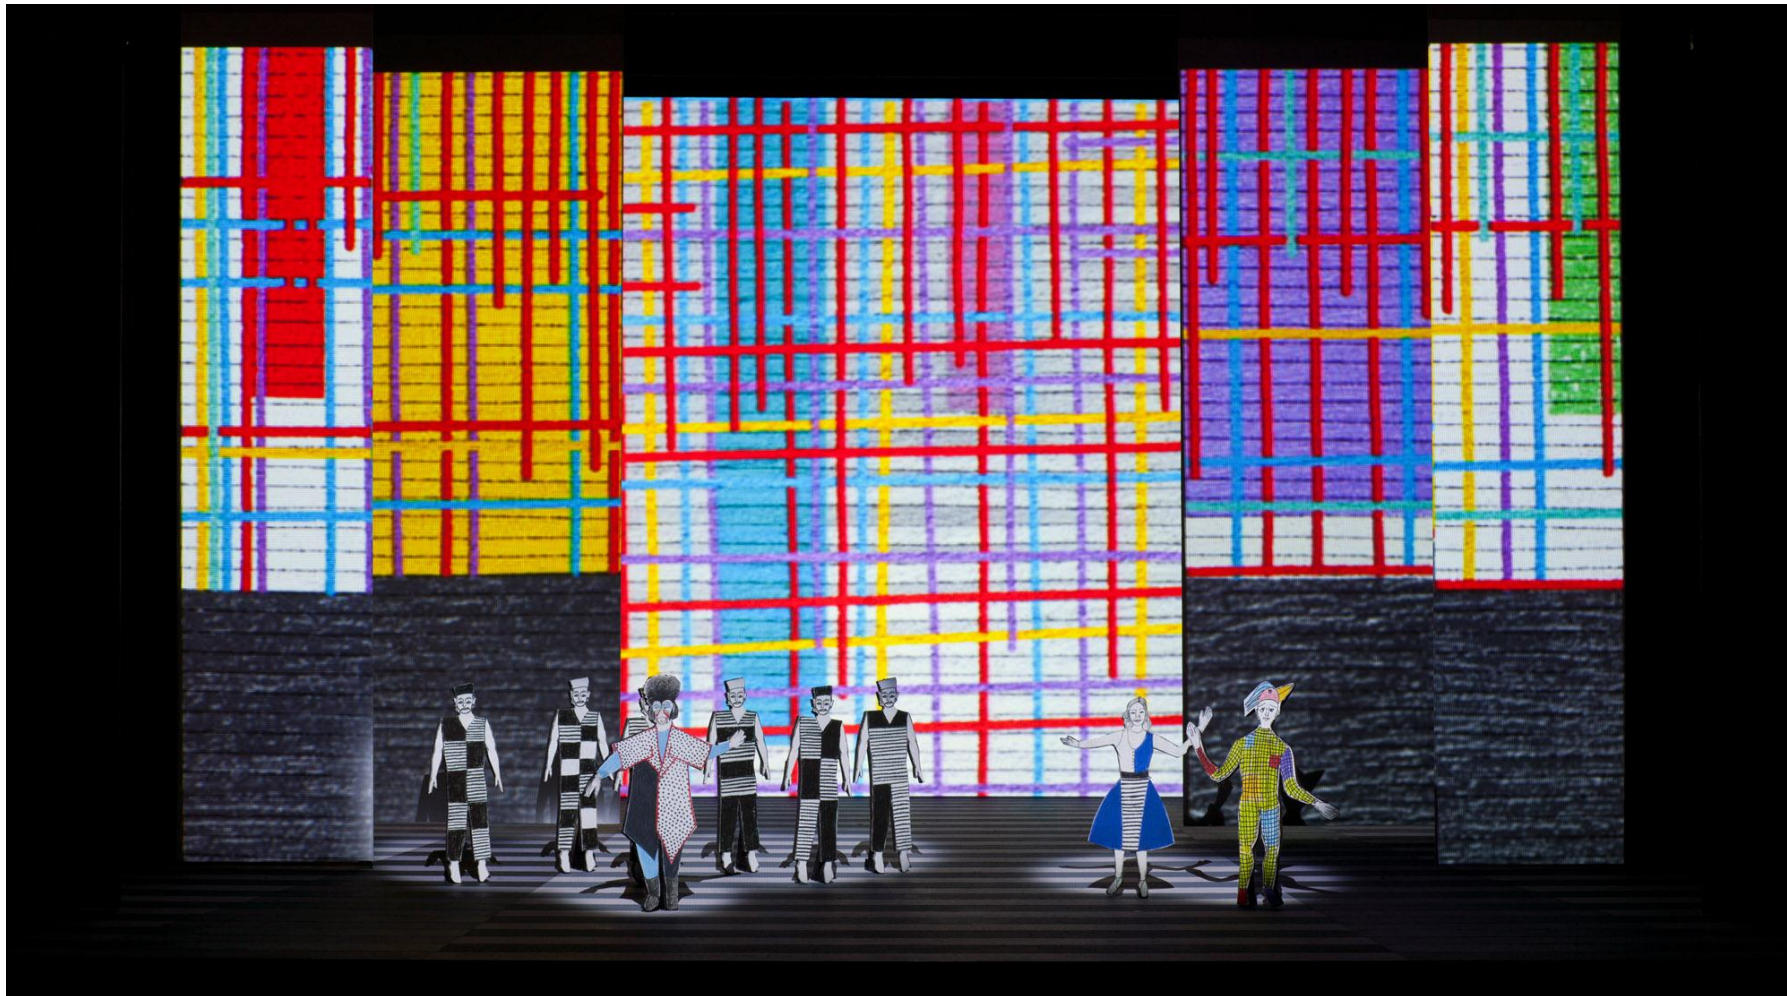

Scene 13A

13 of 38

SAN FRANCISCO  
OPERA