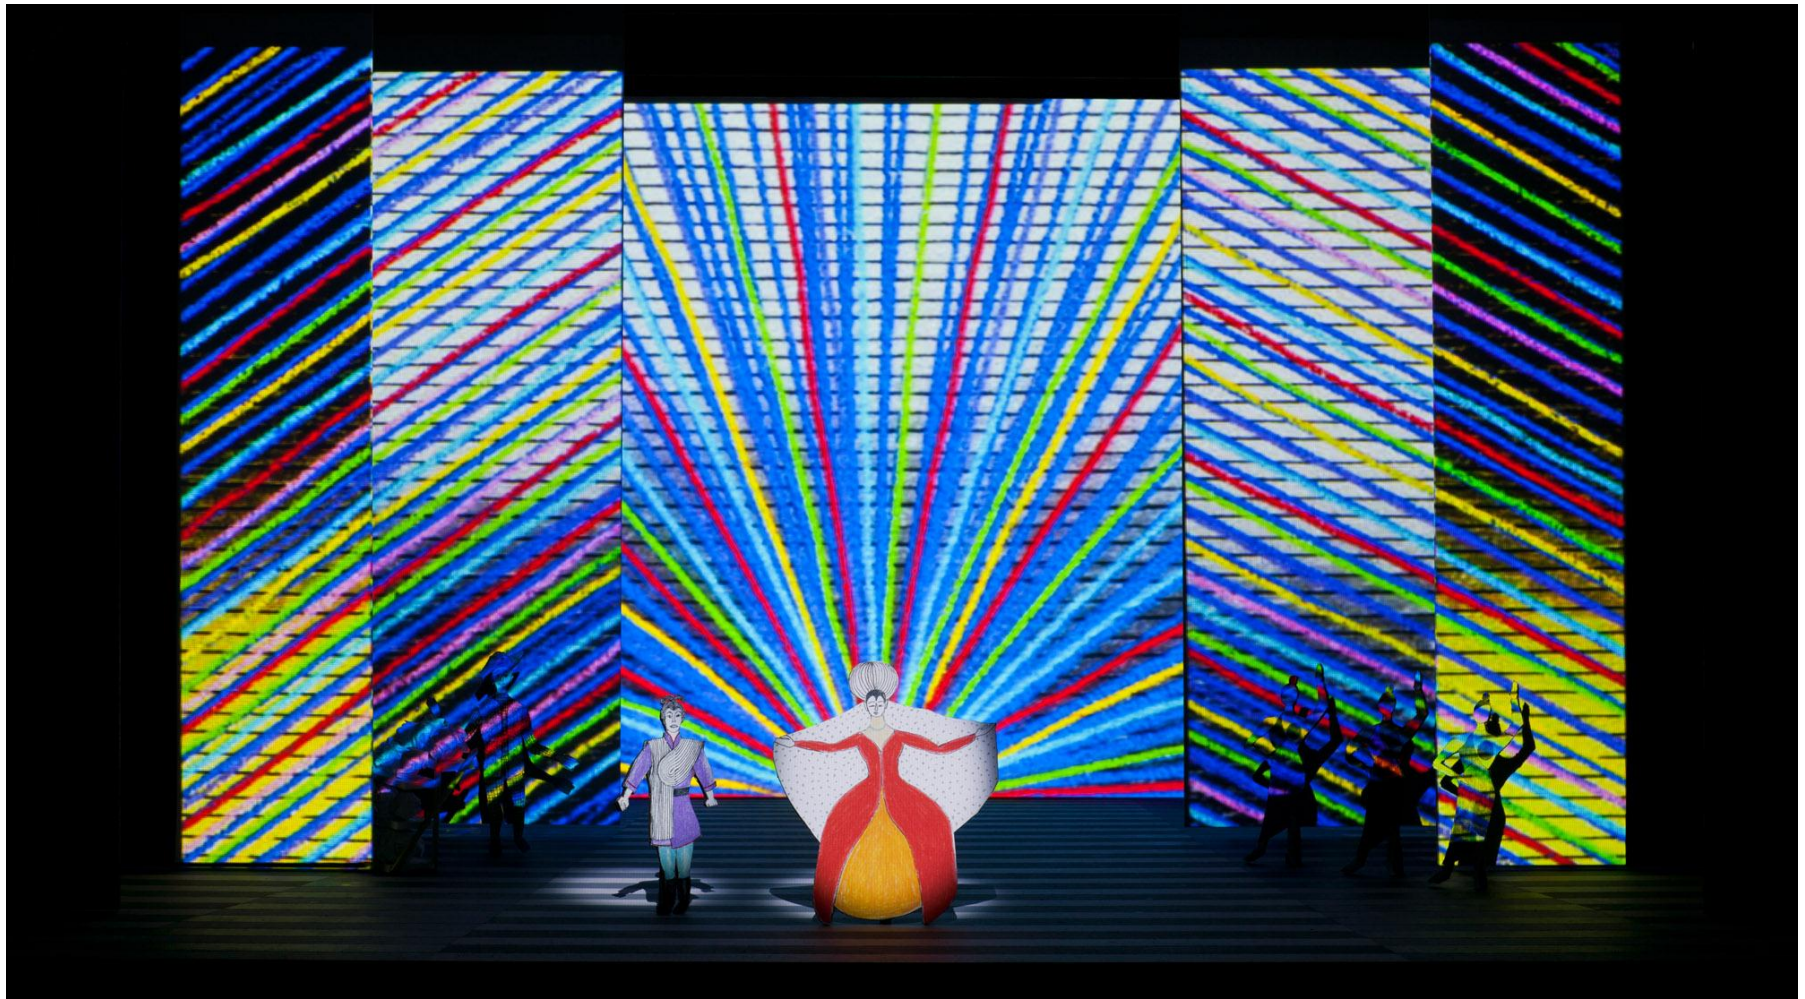

SAN FRANCISCO
OPERA

MAGIC FLUTE (Model Photos)

Director: Harry Silverstein
Scenic Designer: Jun Kaneko
Costume Designer: Jun Kaneko
Lighting Designer: Paul Pyant
Projection Designer: Jun Kaneko

Season 2011-2012

Co-Production
Scene 11C – Queen
of the Night

7 of 38