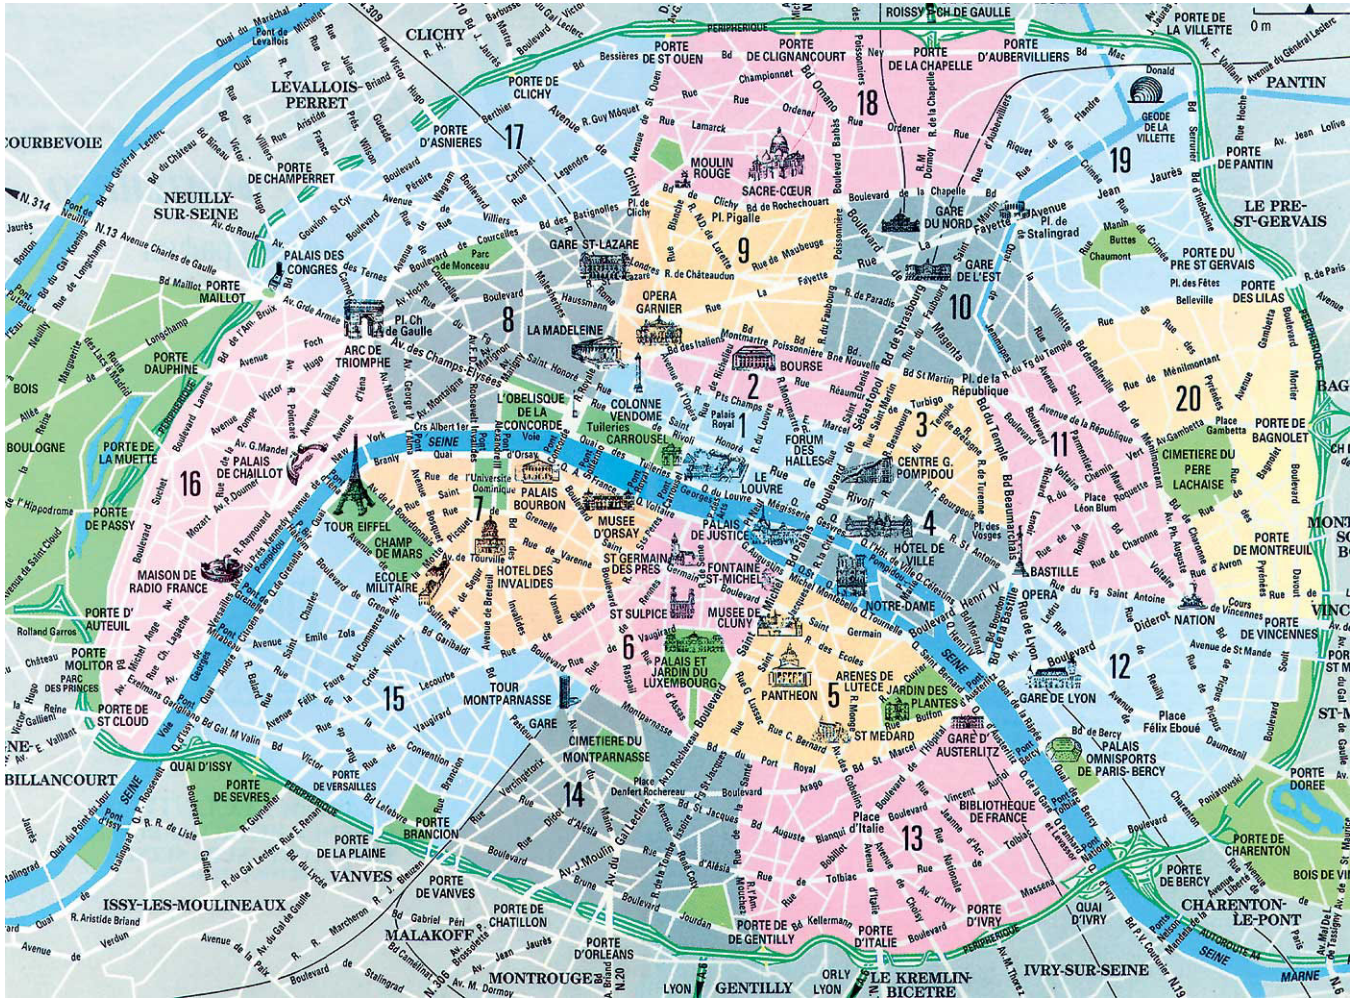

SAN FRANCISCO OPERA EDUCATION

Map of Arrondissements in Paris

The arrondissements are Paris' administrative districts.

Belleville is a neighbourhood of Paris, France, parts of which lie in four different arrondissements. The major portion of Belleville straddles the borderline between the 20th arrondissement and the 19th along its main street, the Rue de Belleville. The remainder lies in the 10th and 11th arrondissements.

The 7th arrondissement of Paris includes some of the major tourist attractions of Paris, such as the Eiffel Tower and the Hôtel des Invalides (Napoléon's resting place), and a concentration of such world-famous museums as the Musée d'Orsay, Musée Rodin, and the Musée du quai Branly.

Image: Paris Digest http://www.parisdigest.com/photos/map_paris_arrondissements.jpg