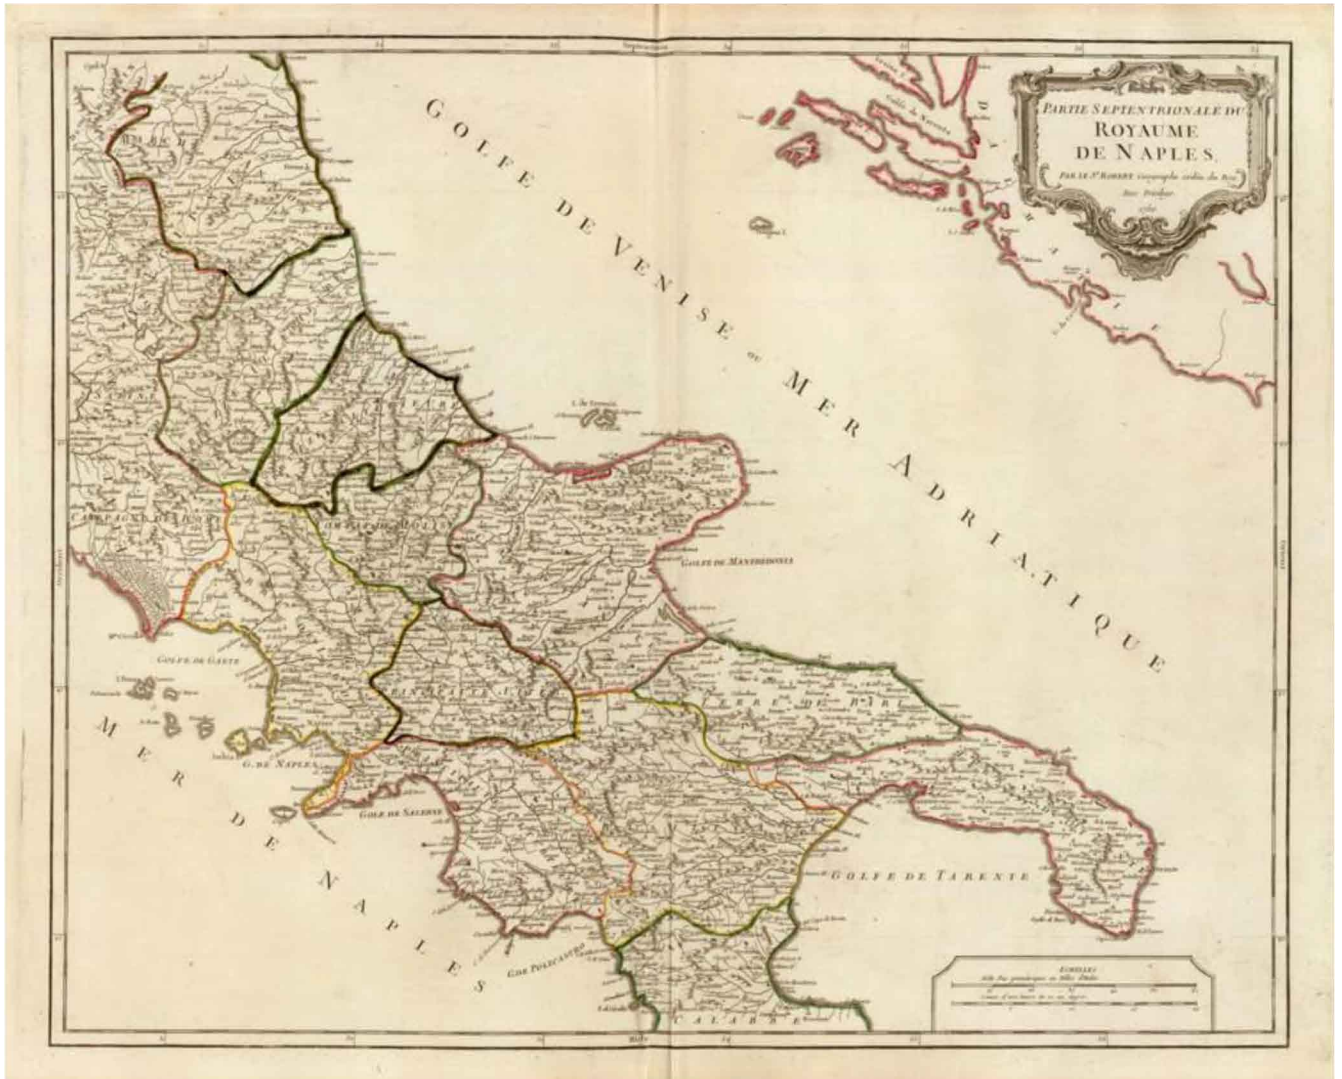

SAN FRANCISCO
OPERA

Roy. de Naples nord. 1750.

by Robert de Vaugondy, Gilles, 1688-1766

This atlas was reissued until 1799 (Phillips), with later issues having a map of the United States. In original half leather patterned paper covered boards with spine reading "Nouvel Atlas De Mrs. Robert." One of the first atlases based on scientific surveys, in the tradition of D'Anville and De L'Isle. Outline color.Map

Credit: David Rumsey Map Collection