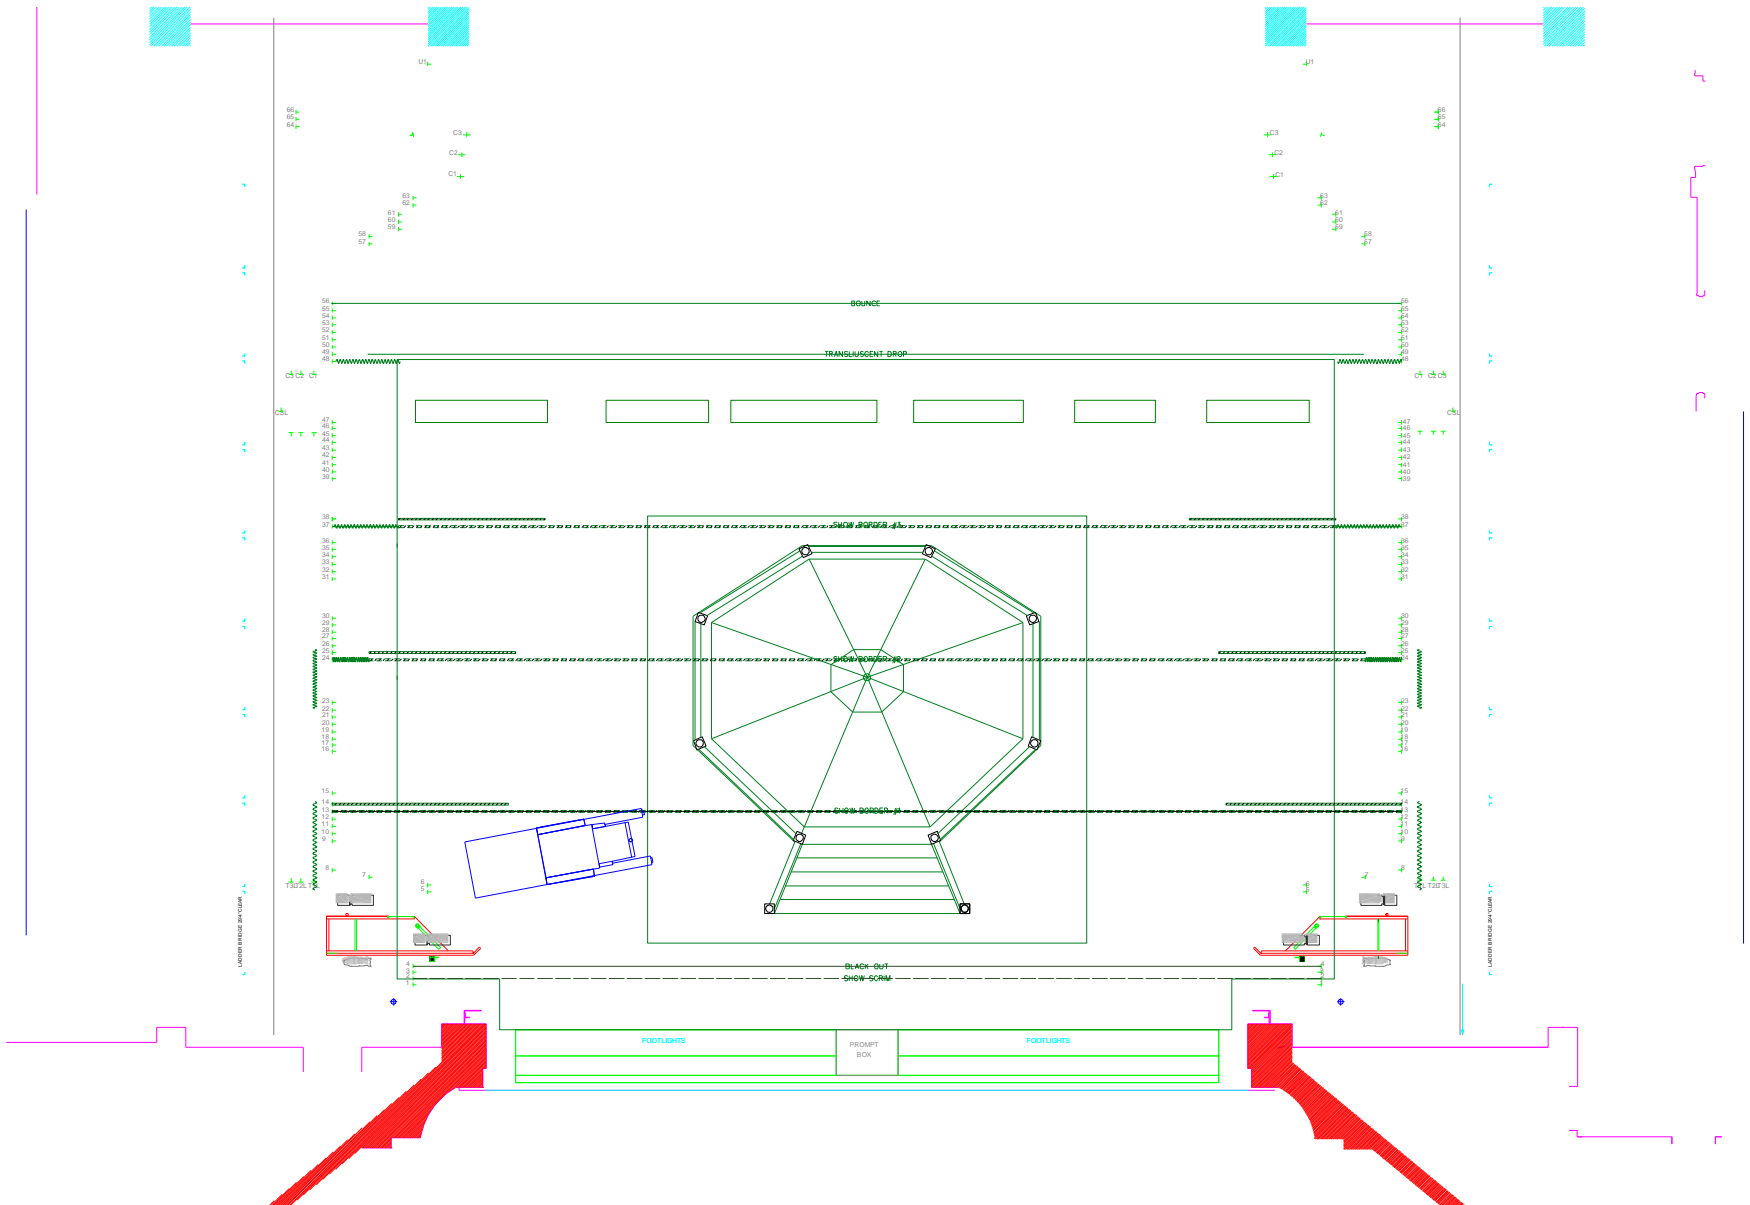

SAN FRANCISCO OPERA
THE ELIXIR OF LOVE

SFO / JOSE MARIA CONDEMI / ALLEN MOYER
2008-2009 PRODUCTION SET PLANS & PHOTOS

SAN FRANCISCO
OPERA EDUCATION

L'ELISIR D'AMORE (ELIXIR OF LOVE)— San Francisco Opera's 2000-2001 production, set design by Allen Moyer.