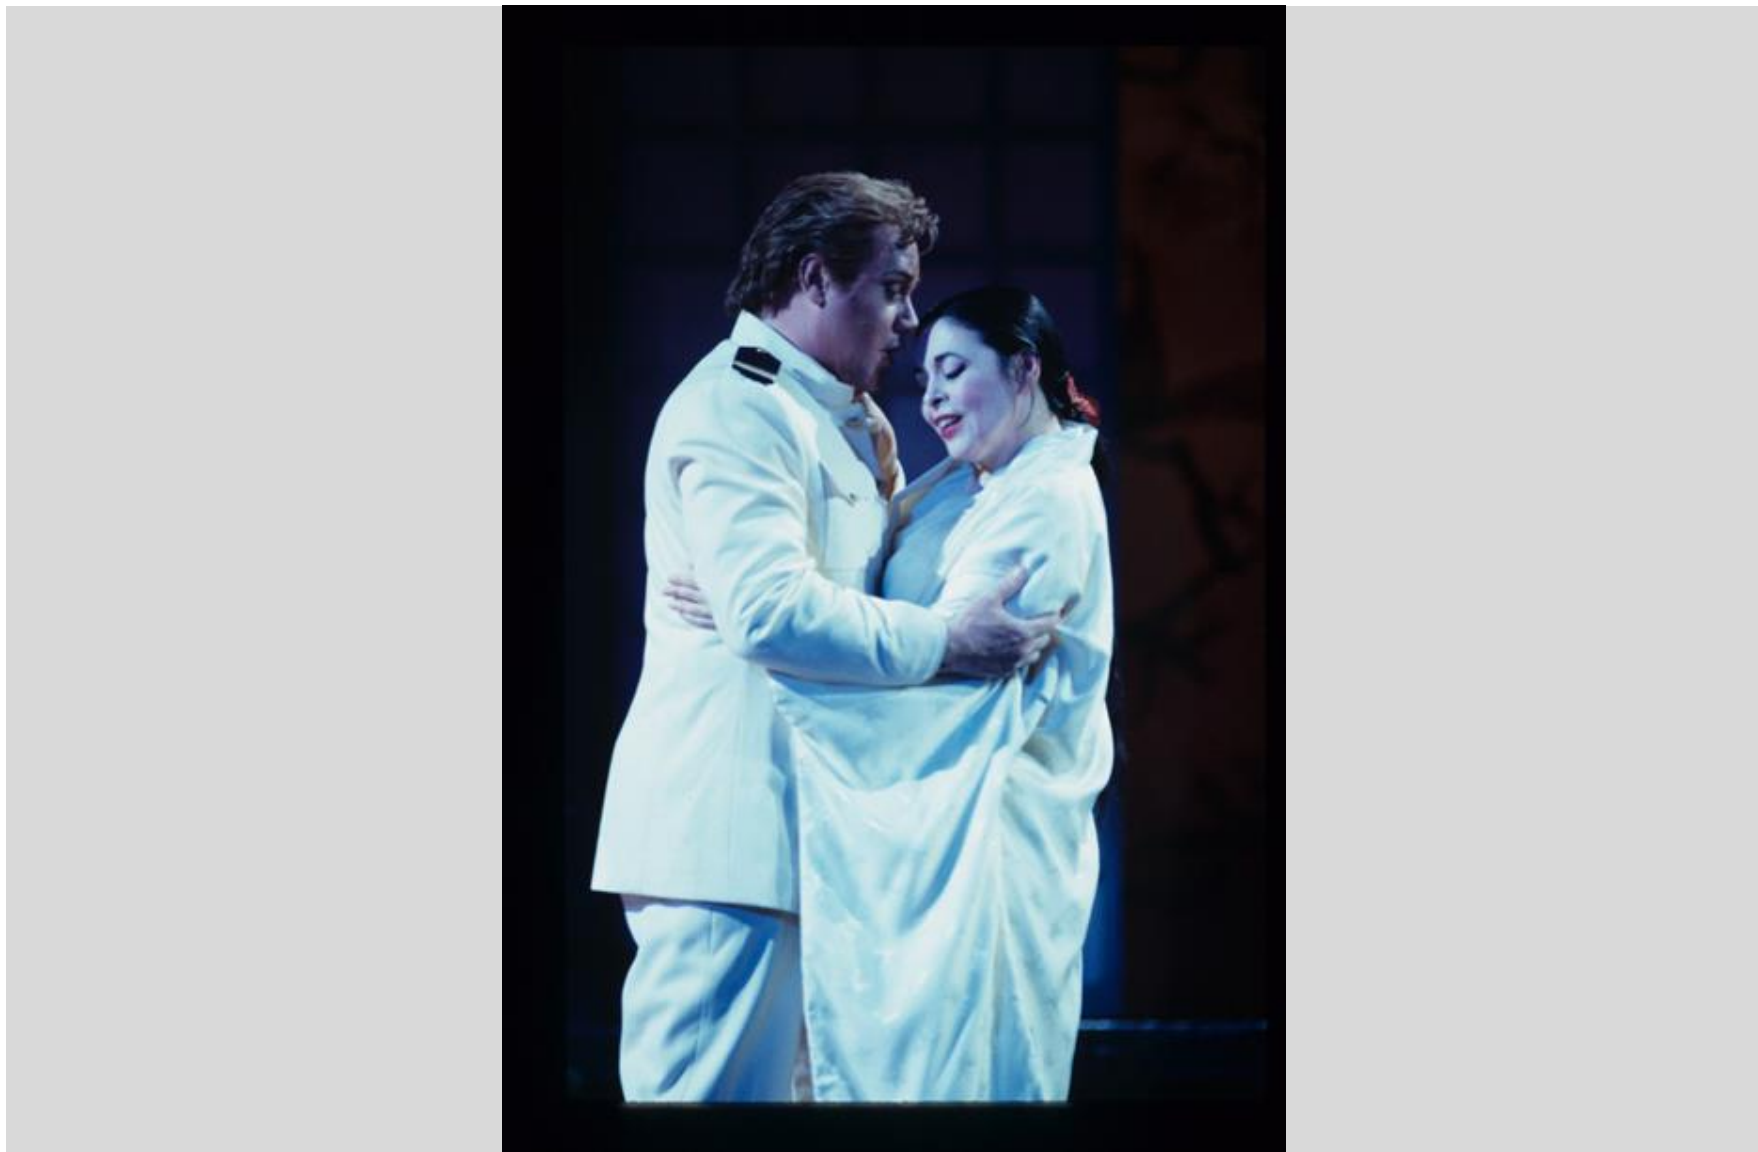

SAN FRANCISCO OPERA
MADAMA BUTTERFLY

SFO / SANDRA BERNHARD / TONI BUSINGER
1995 PRODUCTION PHOTOS

SAN FRANCISCO
OPERA EDUCATION

Cio-Cio-San's entrance: Catherine Malfitano and Women of the San Francisco Opera Chorus.
San Francisco Opera 1995 production of MADAMA BUTTERFLY
Directed by Sandra Bernhard, Toni Businger, Designer, Thomas J. Munn, Lighting Designer.
Photos: Marty Sohl

Richard Leech as Lt. Pinkerton, Catherine Malfitano as Cio-Cio-San.
San Francisco Opera 1995 production of MADAMA BUTTERFLY
Directed by Sandra Bernhard, Toni Businger, Designer, Thomas J. Munn, Lighting Designer.
Photos: Marty Sohl

Philip Skinner as The Bonze; Catherine Malfitano as Madama Butterfly.
San Francisco Opera 1995 production of MADAMA BUTTERFLY
Directed by Sandra Bernhard, Toni Businger, Designer, Thomas J. Munn, Lighting Designer.
Photos: Marty Sohl

San Francisco Opera 1995 production of MADAMA BUTTERFLY
Directed by Sandra Bernhard, Toni Businger, Designer, Thomas J. Munn, Lighting Designer.
Photos: Marty Sohl

Catherine Keen as Suzuki; Victor Ledbetter as Sharpless.
San Francisco Opera 1995 production of MADAMA BUTTERFLY
Directed by Sandra Bernhard, Toni Businger, Designer, Thomas J. Munn, Lighting Designer.
Photos: Marty Sohl