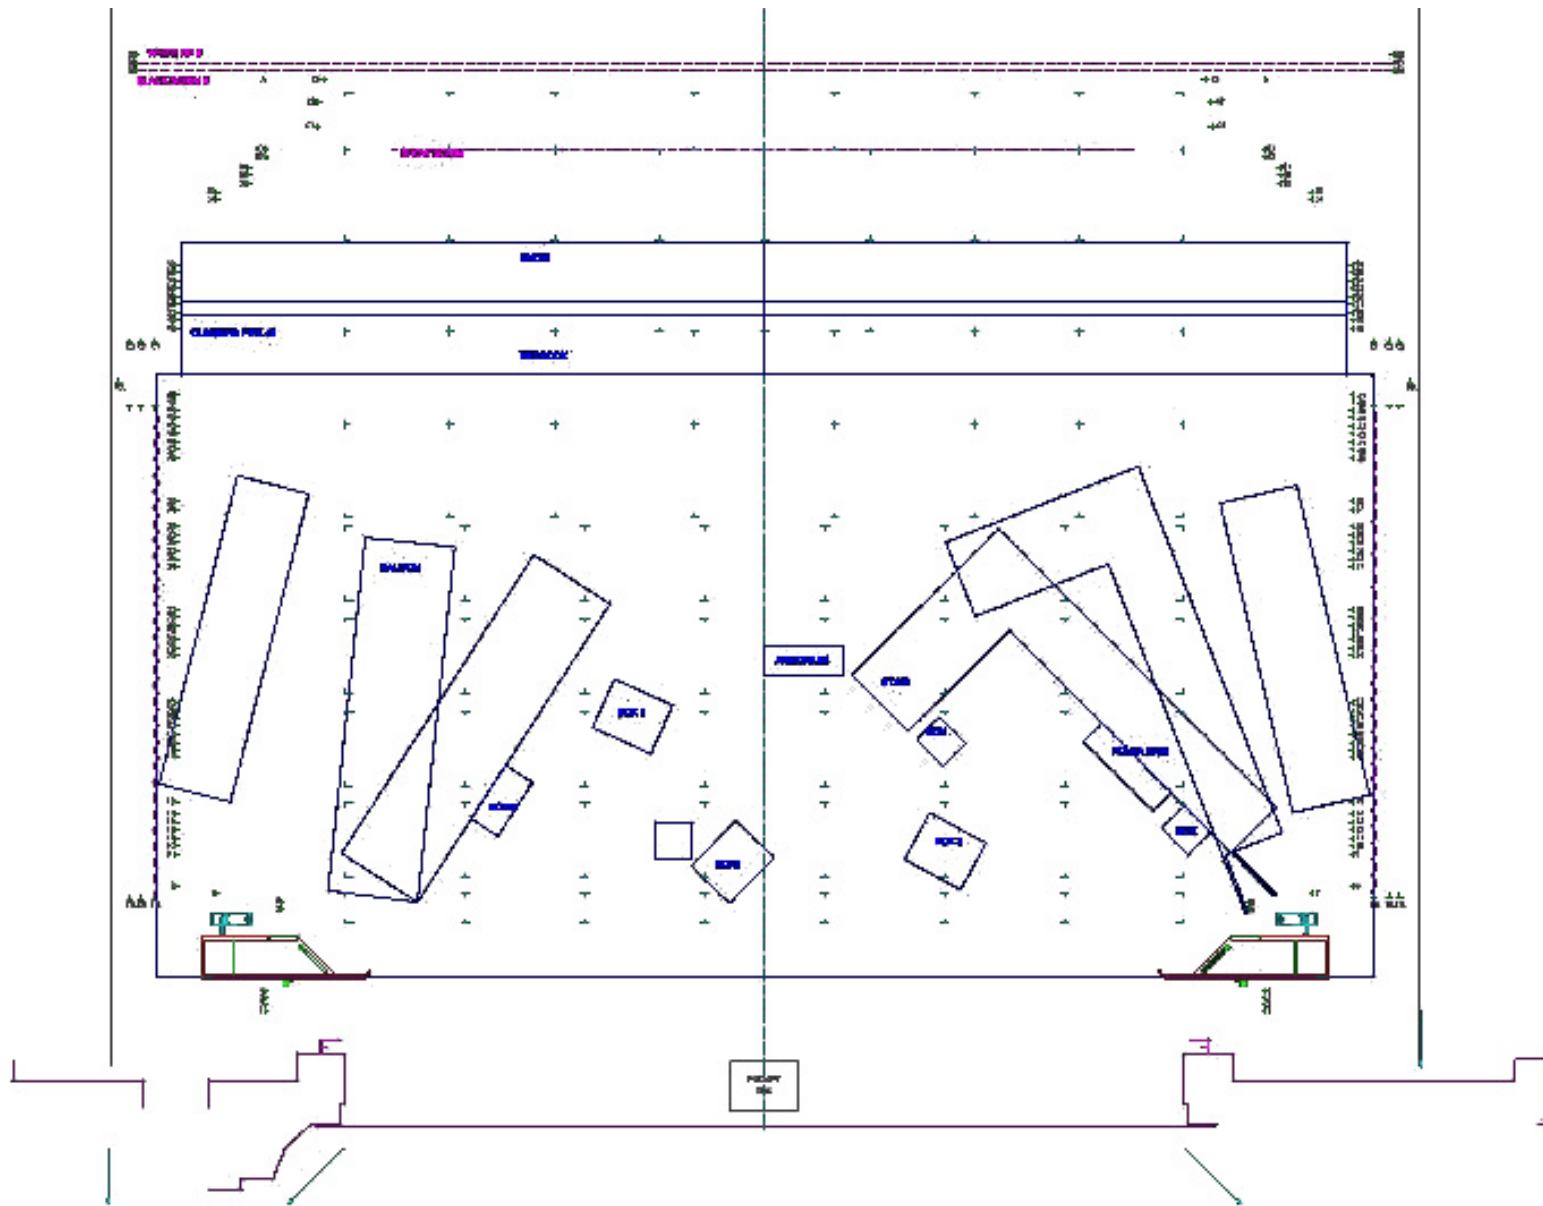

**SAN FRANCISCO OPERA**  
**THE GIRL OF THE**  
**GOLDEN WEST**  
**GROUND PLANS**

**SFO / LORENZO MARIANI / MAURIZIO BALÒ**  
**2010 PRODUCTION PHOTOS**

**SAN FRANCISCO**  
**OPERA EDUCATION**

THE GIRL OF THE GOLDEN WEST—GROUND PLANS San Francisco Opera's 2010 production, set design by Maurizio Balò, directed by Lorenzo Mariani.

THE GIRL OF THE GOLDEN WEST—GROUND PLANS San Francisco Opera's 2010 production, set design by Maurizio Balò, directed by Lorenzo Mariani.

THE GIRL OF THE GOLDEN WEST—GROUND PLANS San Francisco Opera's 2010 production, set design by Maurizio Balò, directed by Lorenzo Mariani.