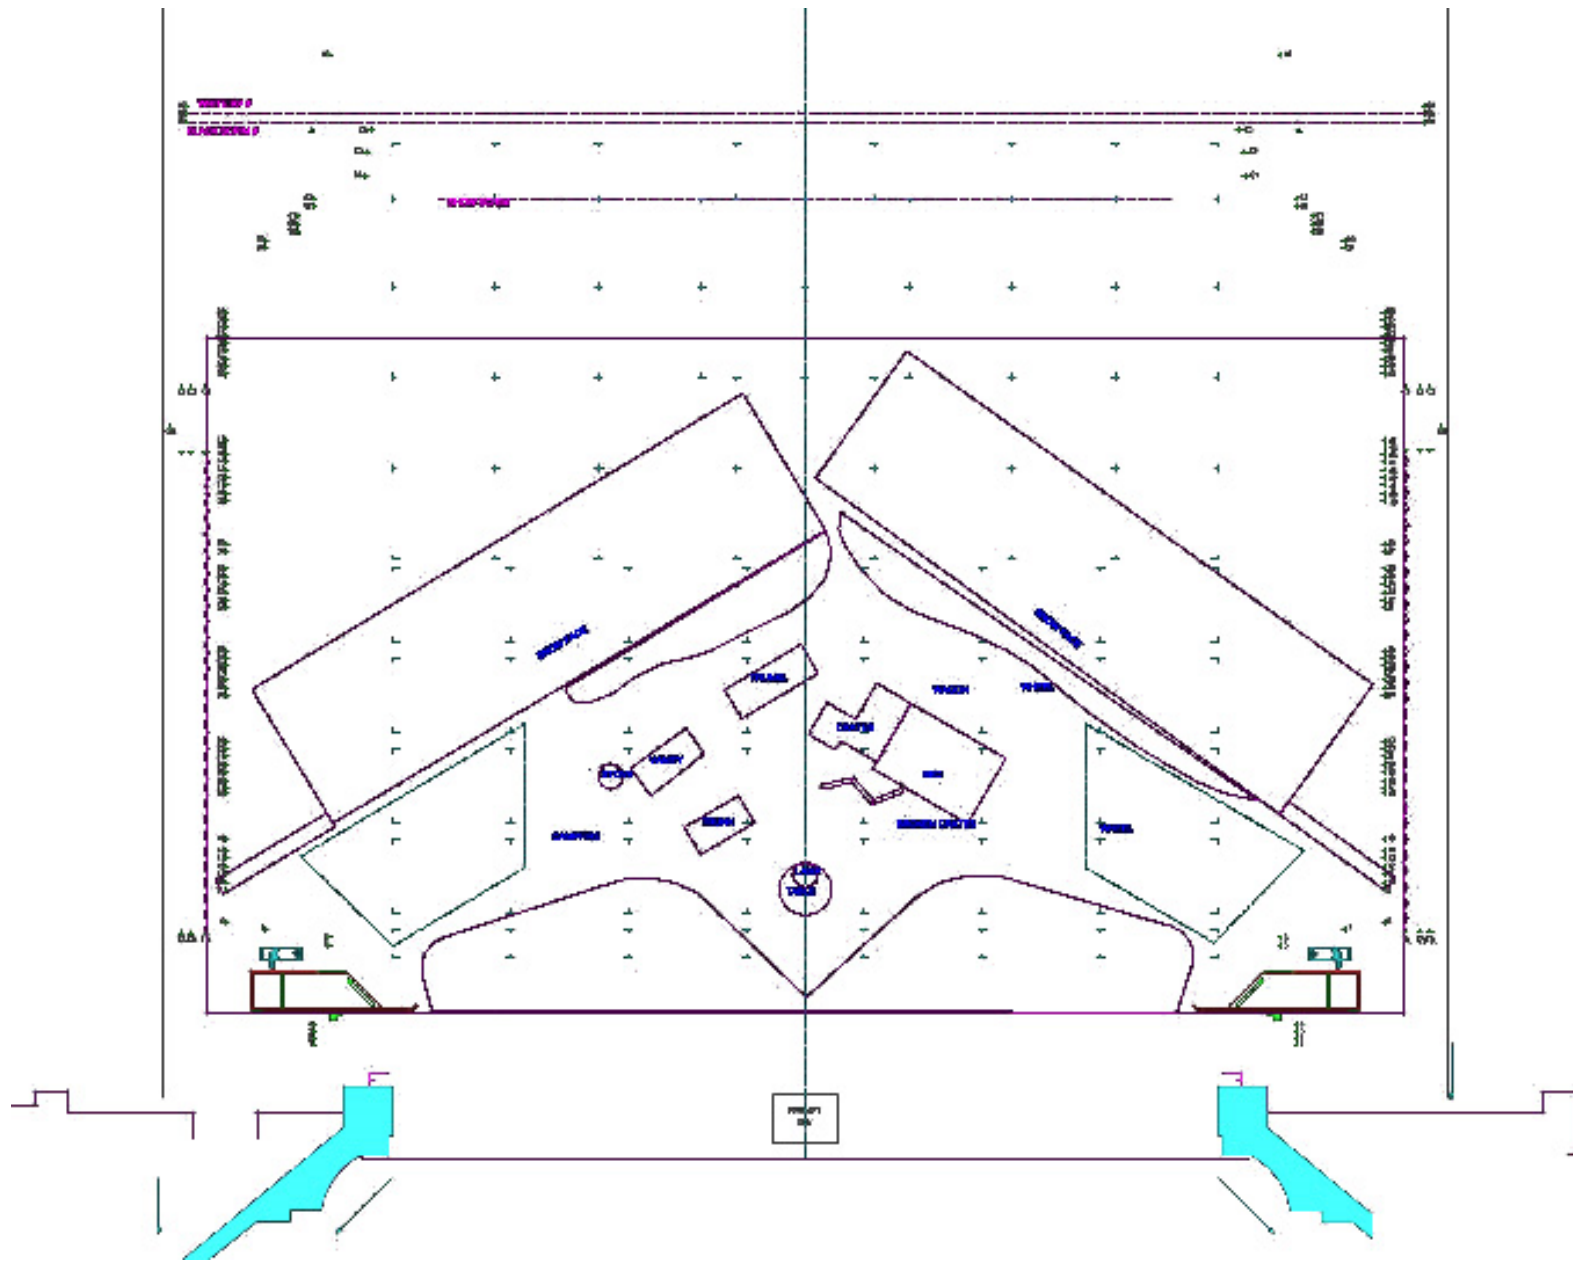

**SAN FRANCISCO OPERA**  
**THE GIRL OF THE**  
**GOLDEN WEST**  
**GROUND PLANS**

**SFO / LORENZO MARIANI / MAURIZIO BALÒ**  
**2010 PRODUCTION PHOTOS**

**SAN FRANCISCO**  
**OPERA EDUCATION**

THE GIRL OF THE GOLDEN WEST—GROUND PLANS San Francisco Opera's 2010 production, set design by Maurizio Balò, directed by Lorenzo Mariani.

THE GIRL OF THE GOLDEN WEST—GROUND PLANS San Francisco Opera's 2010 production, set design by Maurizio Balò, directed by Lorenzo Mariani.

THE GIRL OF THE GOLDEN WEST—GROUND PLANS San Francisco Opera's 2010 production, set design by Maurizio Balò, directed by Lorenzo Mariani.