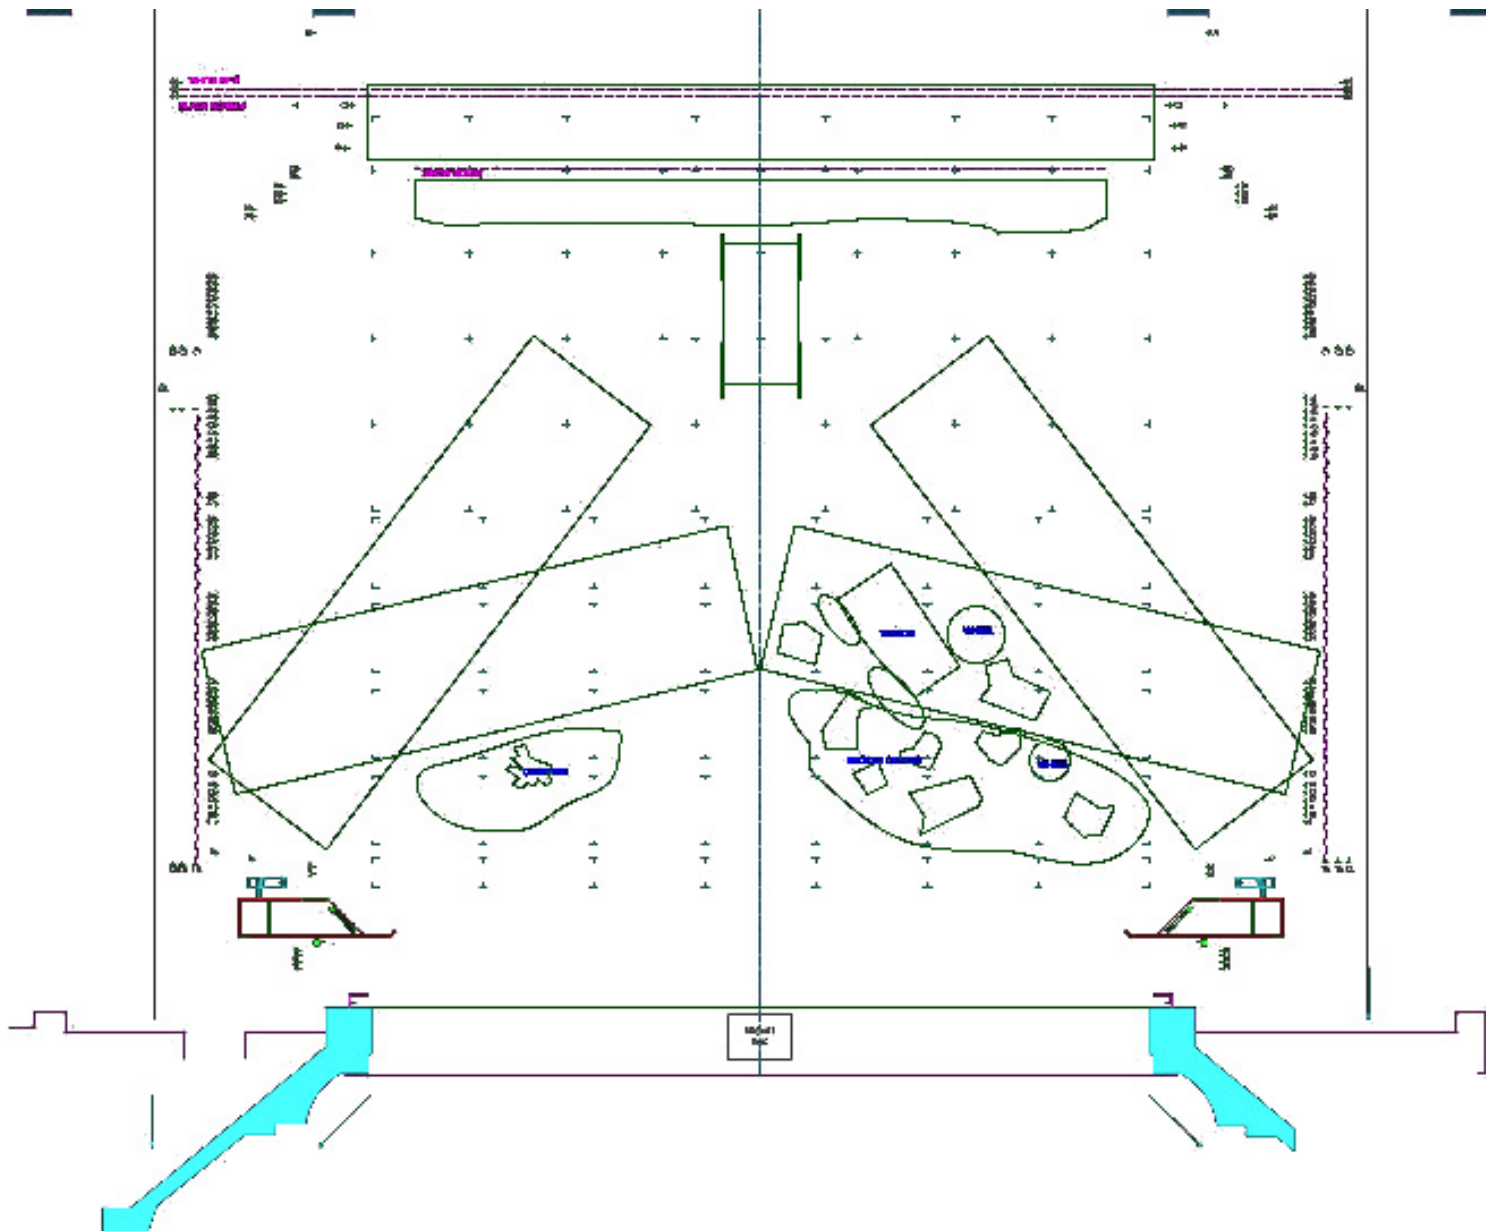

**SAN FRANCISCO OPERA**  
**THE GIRL OF THE**  
**GOLDEN WEST**  
**GROUND PLANS**

**SFO / LORENZO MARIANI / MAURIZIO BALÒ**  
**2010 PRODUCTION PHOTOS**

**SAN FRANCISCO**  
**OPERA EDUCATION**

THE GIRL OF THE GOLDEN WEST—GROUND PLANS San Francisco Opera's 2010 production, set design by Maurizio Balò, directed by Lorenzo Mariani.

THE GIRL OF THE GOLDEN WEST—GROUND PLANS San Francisco Opera's 2010 production, set design by Maurizio Balò, directed by Lorenzo Mariani.

THE GIRL OF THE GOLDEN WEST—GROUND PLANS San Francisco Opera's 2010 production, set design by Maurizio Balò, directed by Lorenzo Mariani.